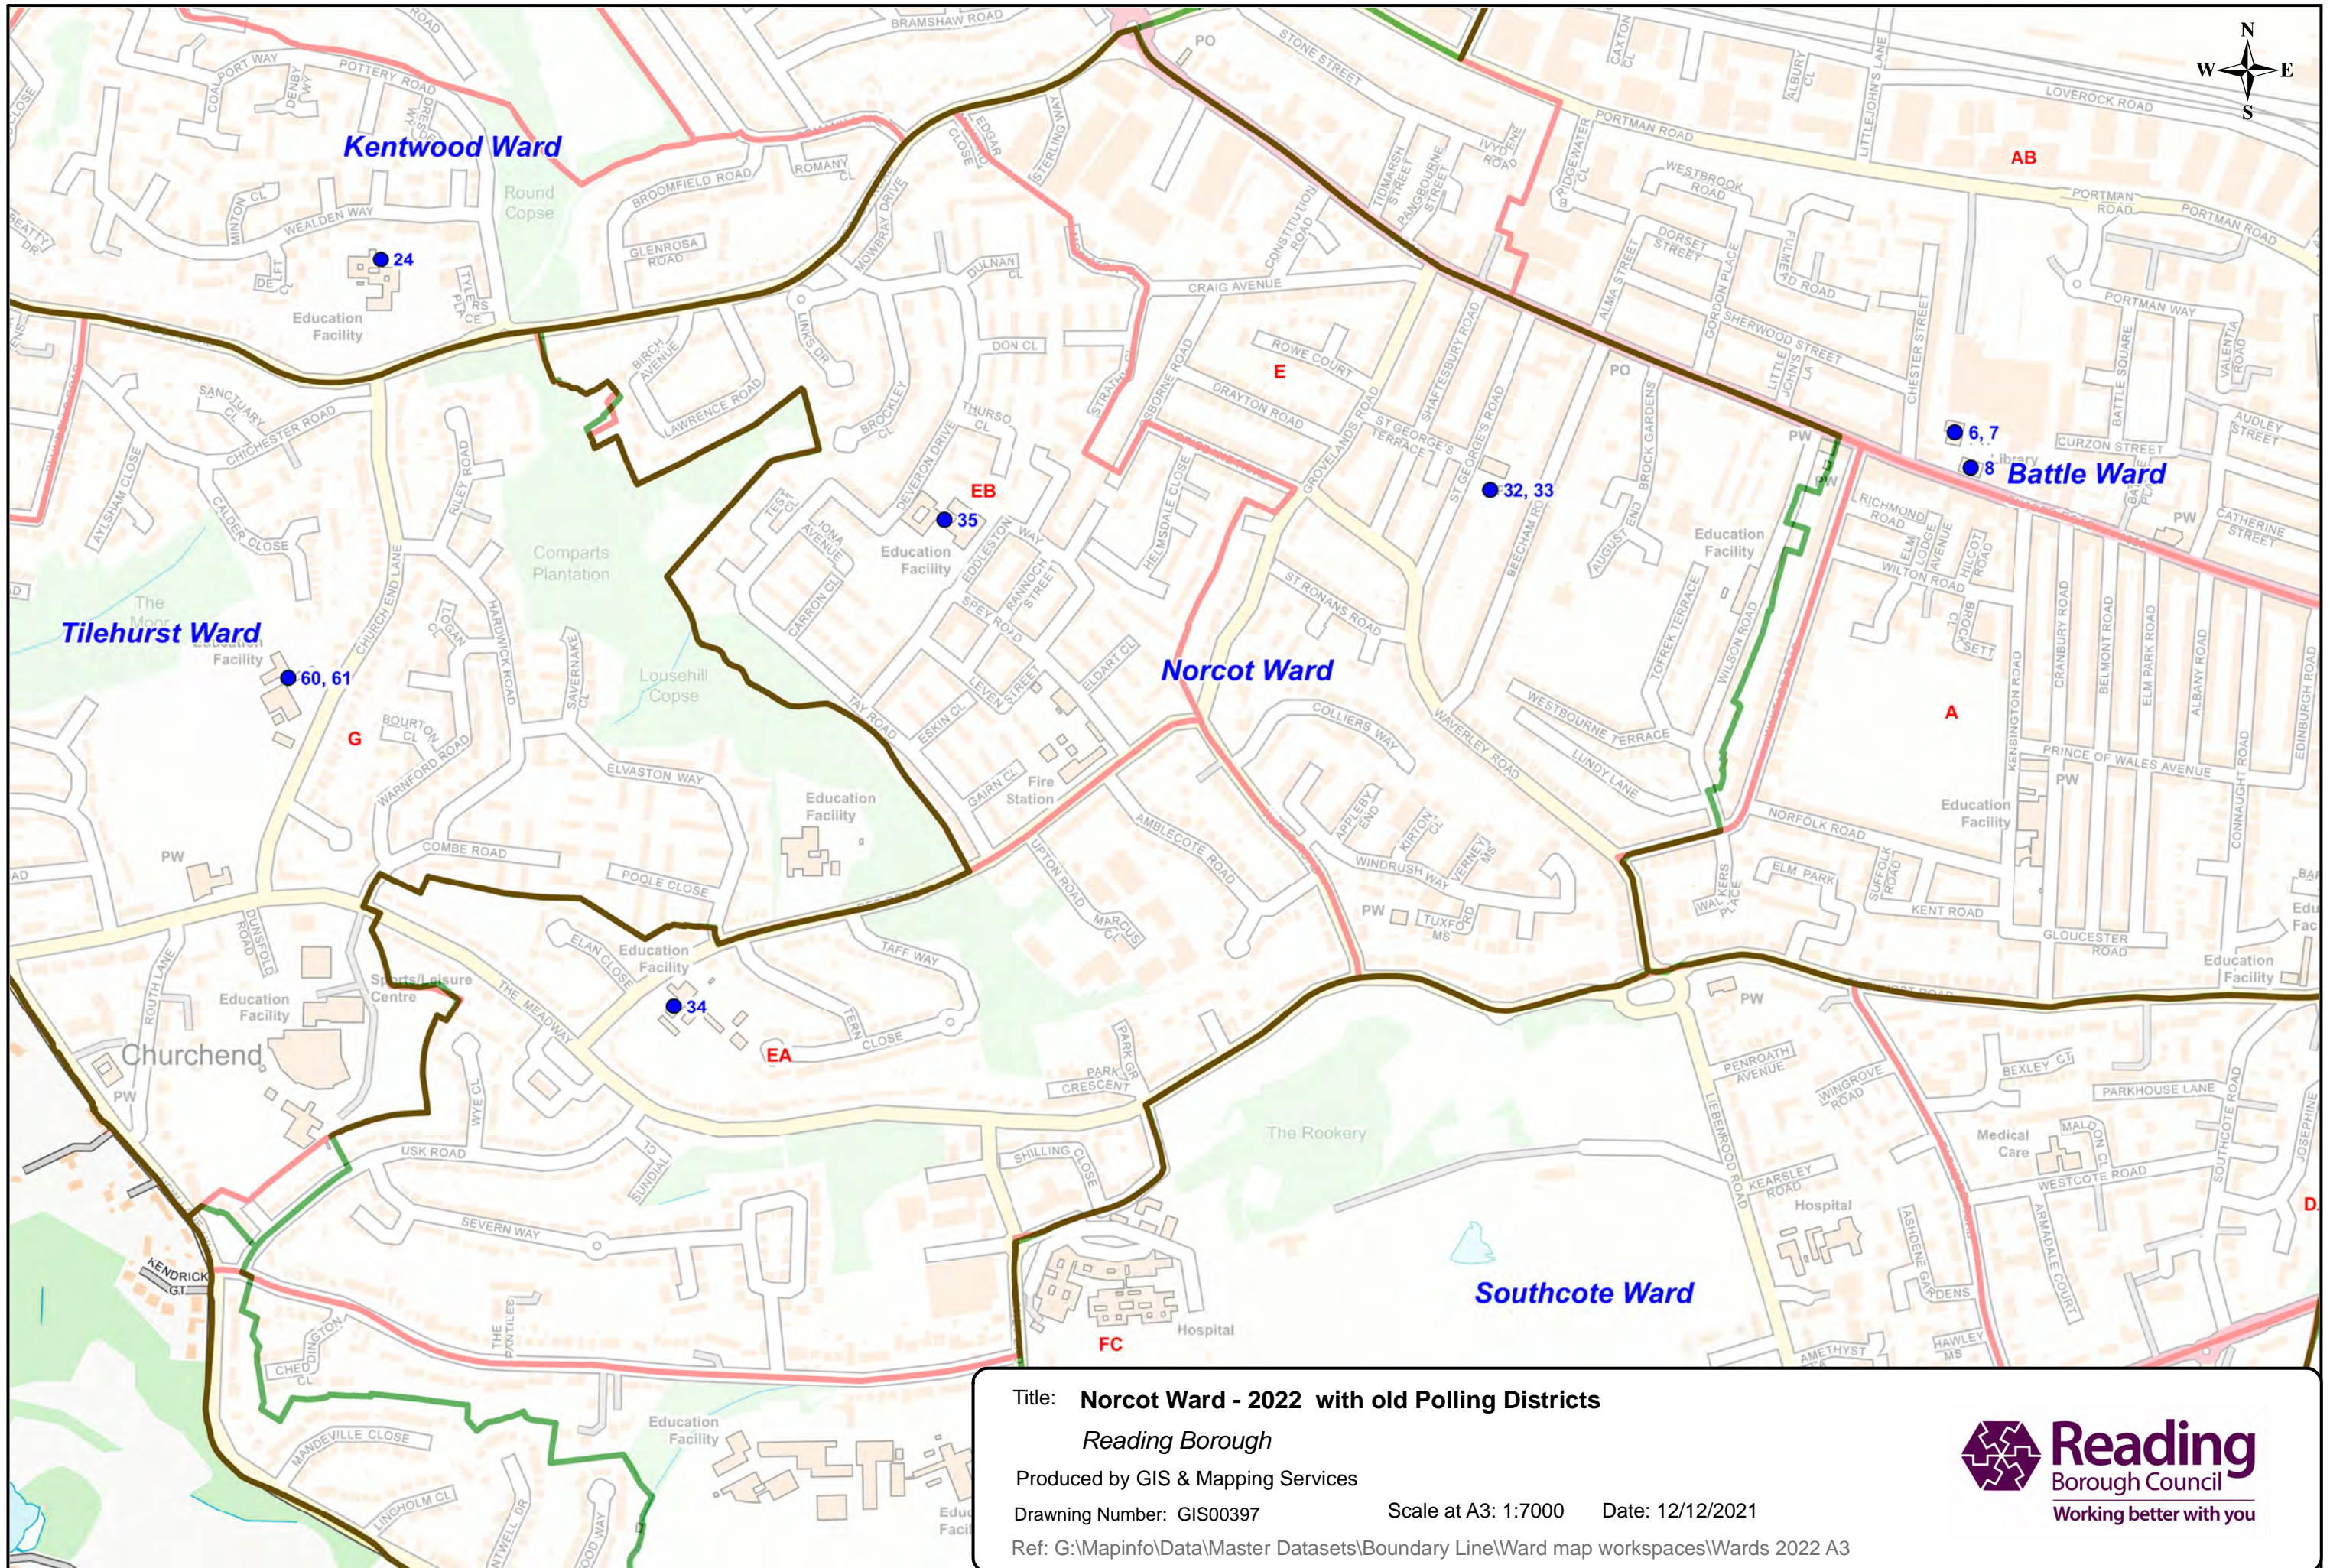

Title: **Battle Ward - with New Polling Districts 2024**
 Reading Borough

Produced by GIS & Mapping Services

Drg Number: GIS00612

Date 23/10/2023 Scale at A3: 1:8,964

Ref: M:\Data\CD\Chief Exe\Legal Ser\Electoral Reg\Ward review 2019\Wards 2022 individual workspaces A3\Wards with New Polling District 2024\Wards with new Polling