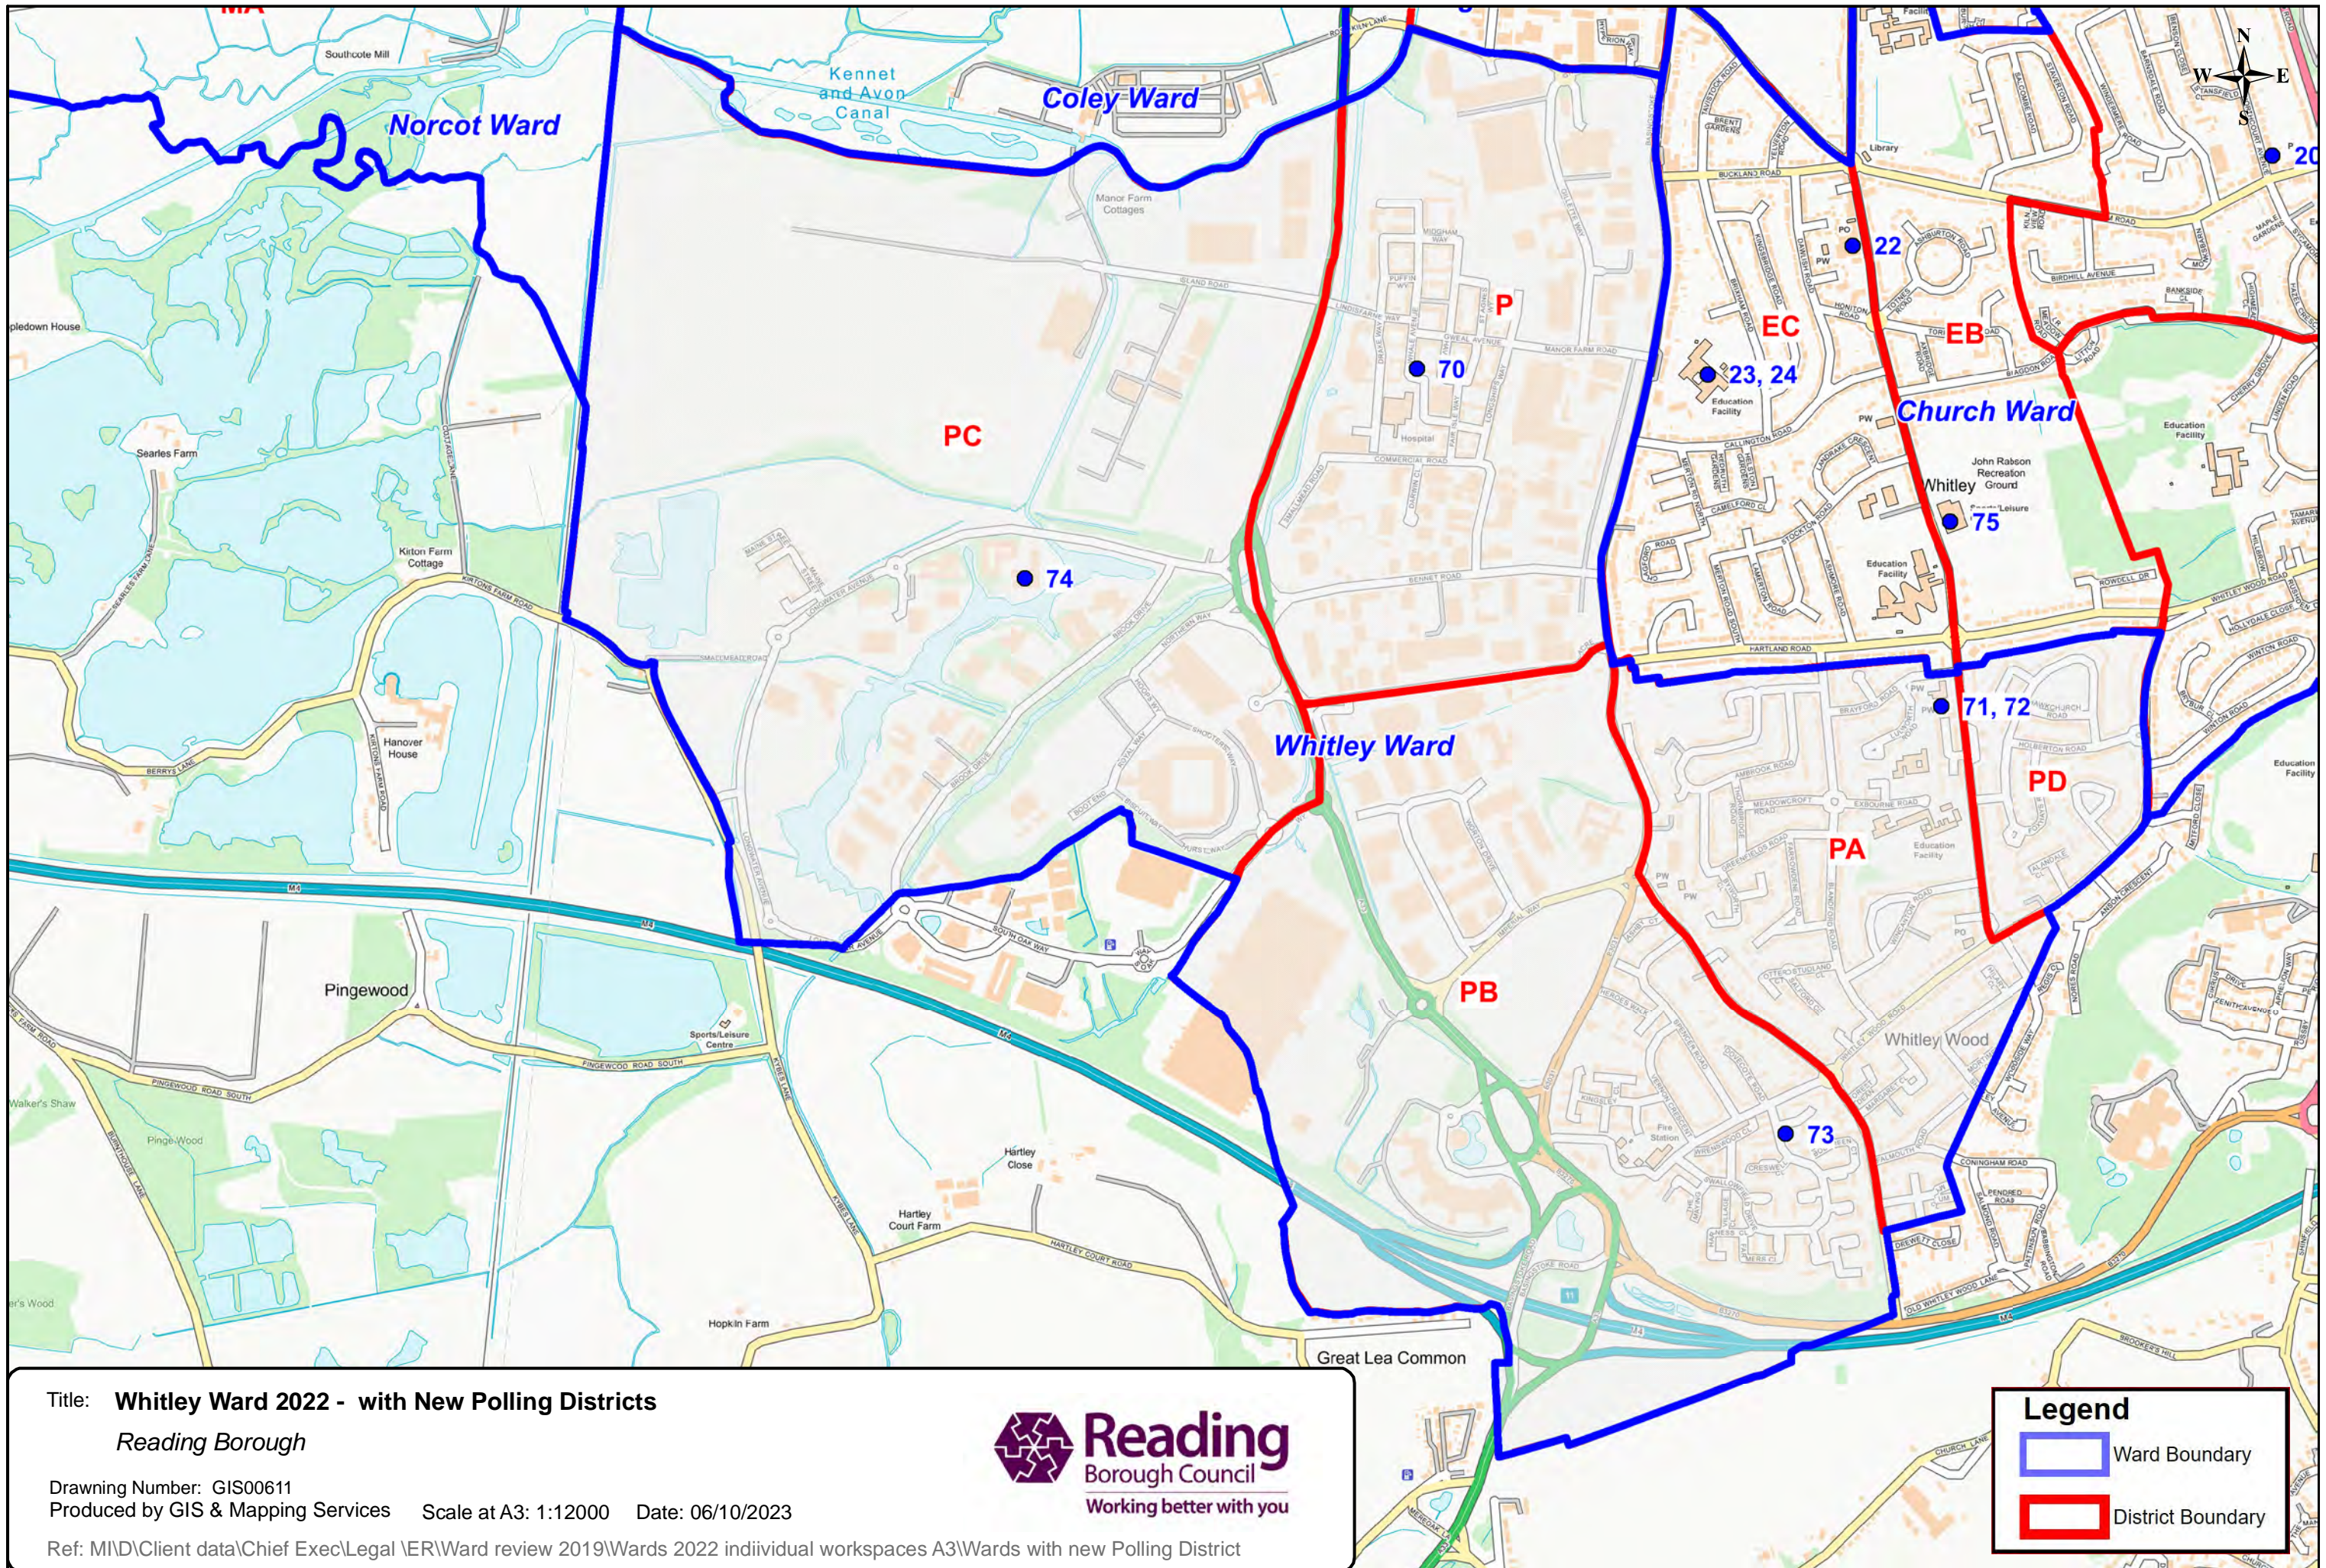

Title: **Tilehurst Ward - 2022 with New Polling Districts**

Reading Borough

Produced by GIS & Mapping Services

Plan Ref: GIS00610

Scale at A3: 1:8000

Date 06/10/2023

Ref: G:\Mapinfo\Data\Client datasets\Chief Executives\Legal Services\Electoral Reg\Ward review 2019\Wards 2022 individual

Legend

- Ward Boundary
- District Boundary