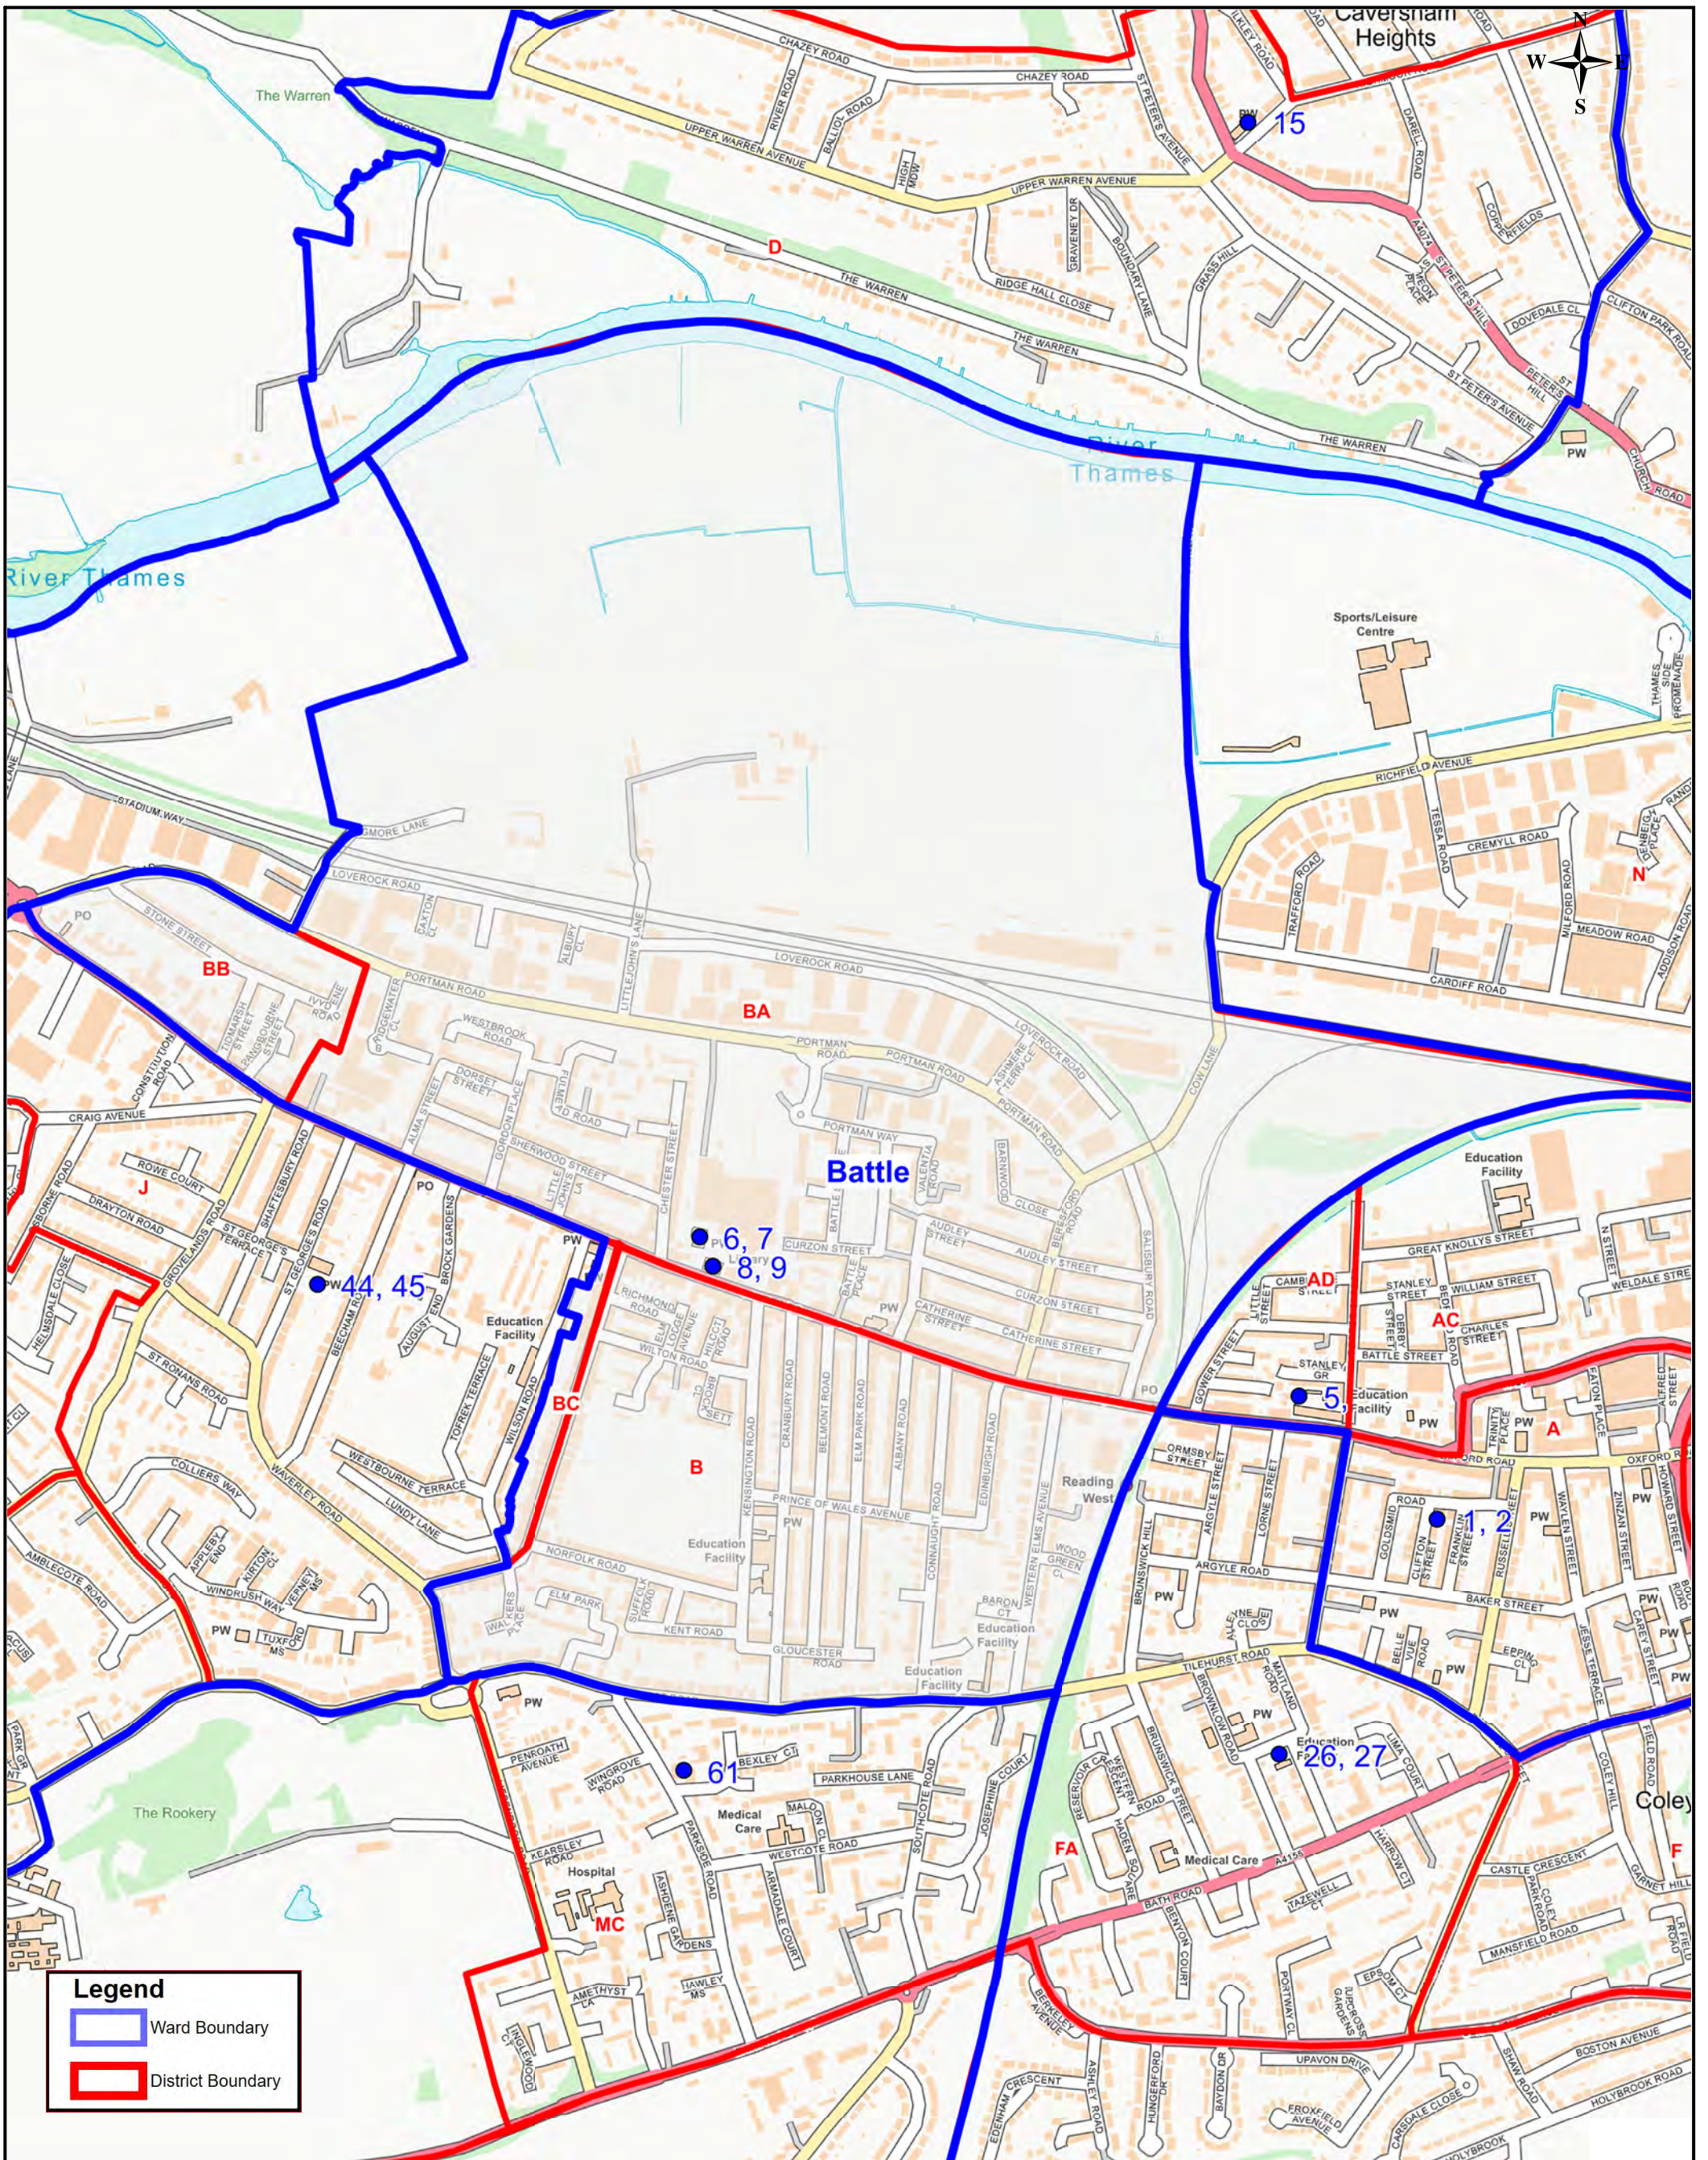

Title: **Battle Ward - 2022 with Old Polling Districts**
 Reading Borough

Produced by GIS & Mapping Services

Drg Number: GIS00406

Date 09/03/2022 Scale at A3: 1:8,964

Ref: G:\Mapinfo\Data\Client datasets\Chief Executives\Legal Services\Electoral Reg\Ward review 2019\Wards 2022 individual