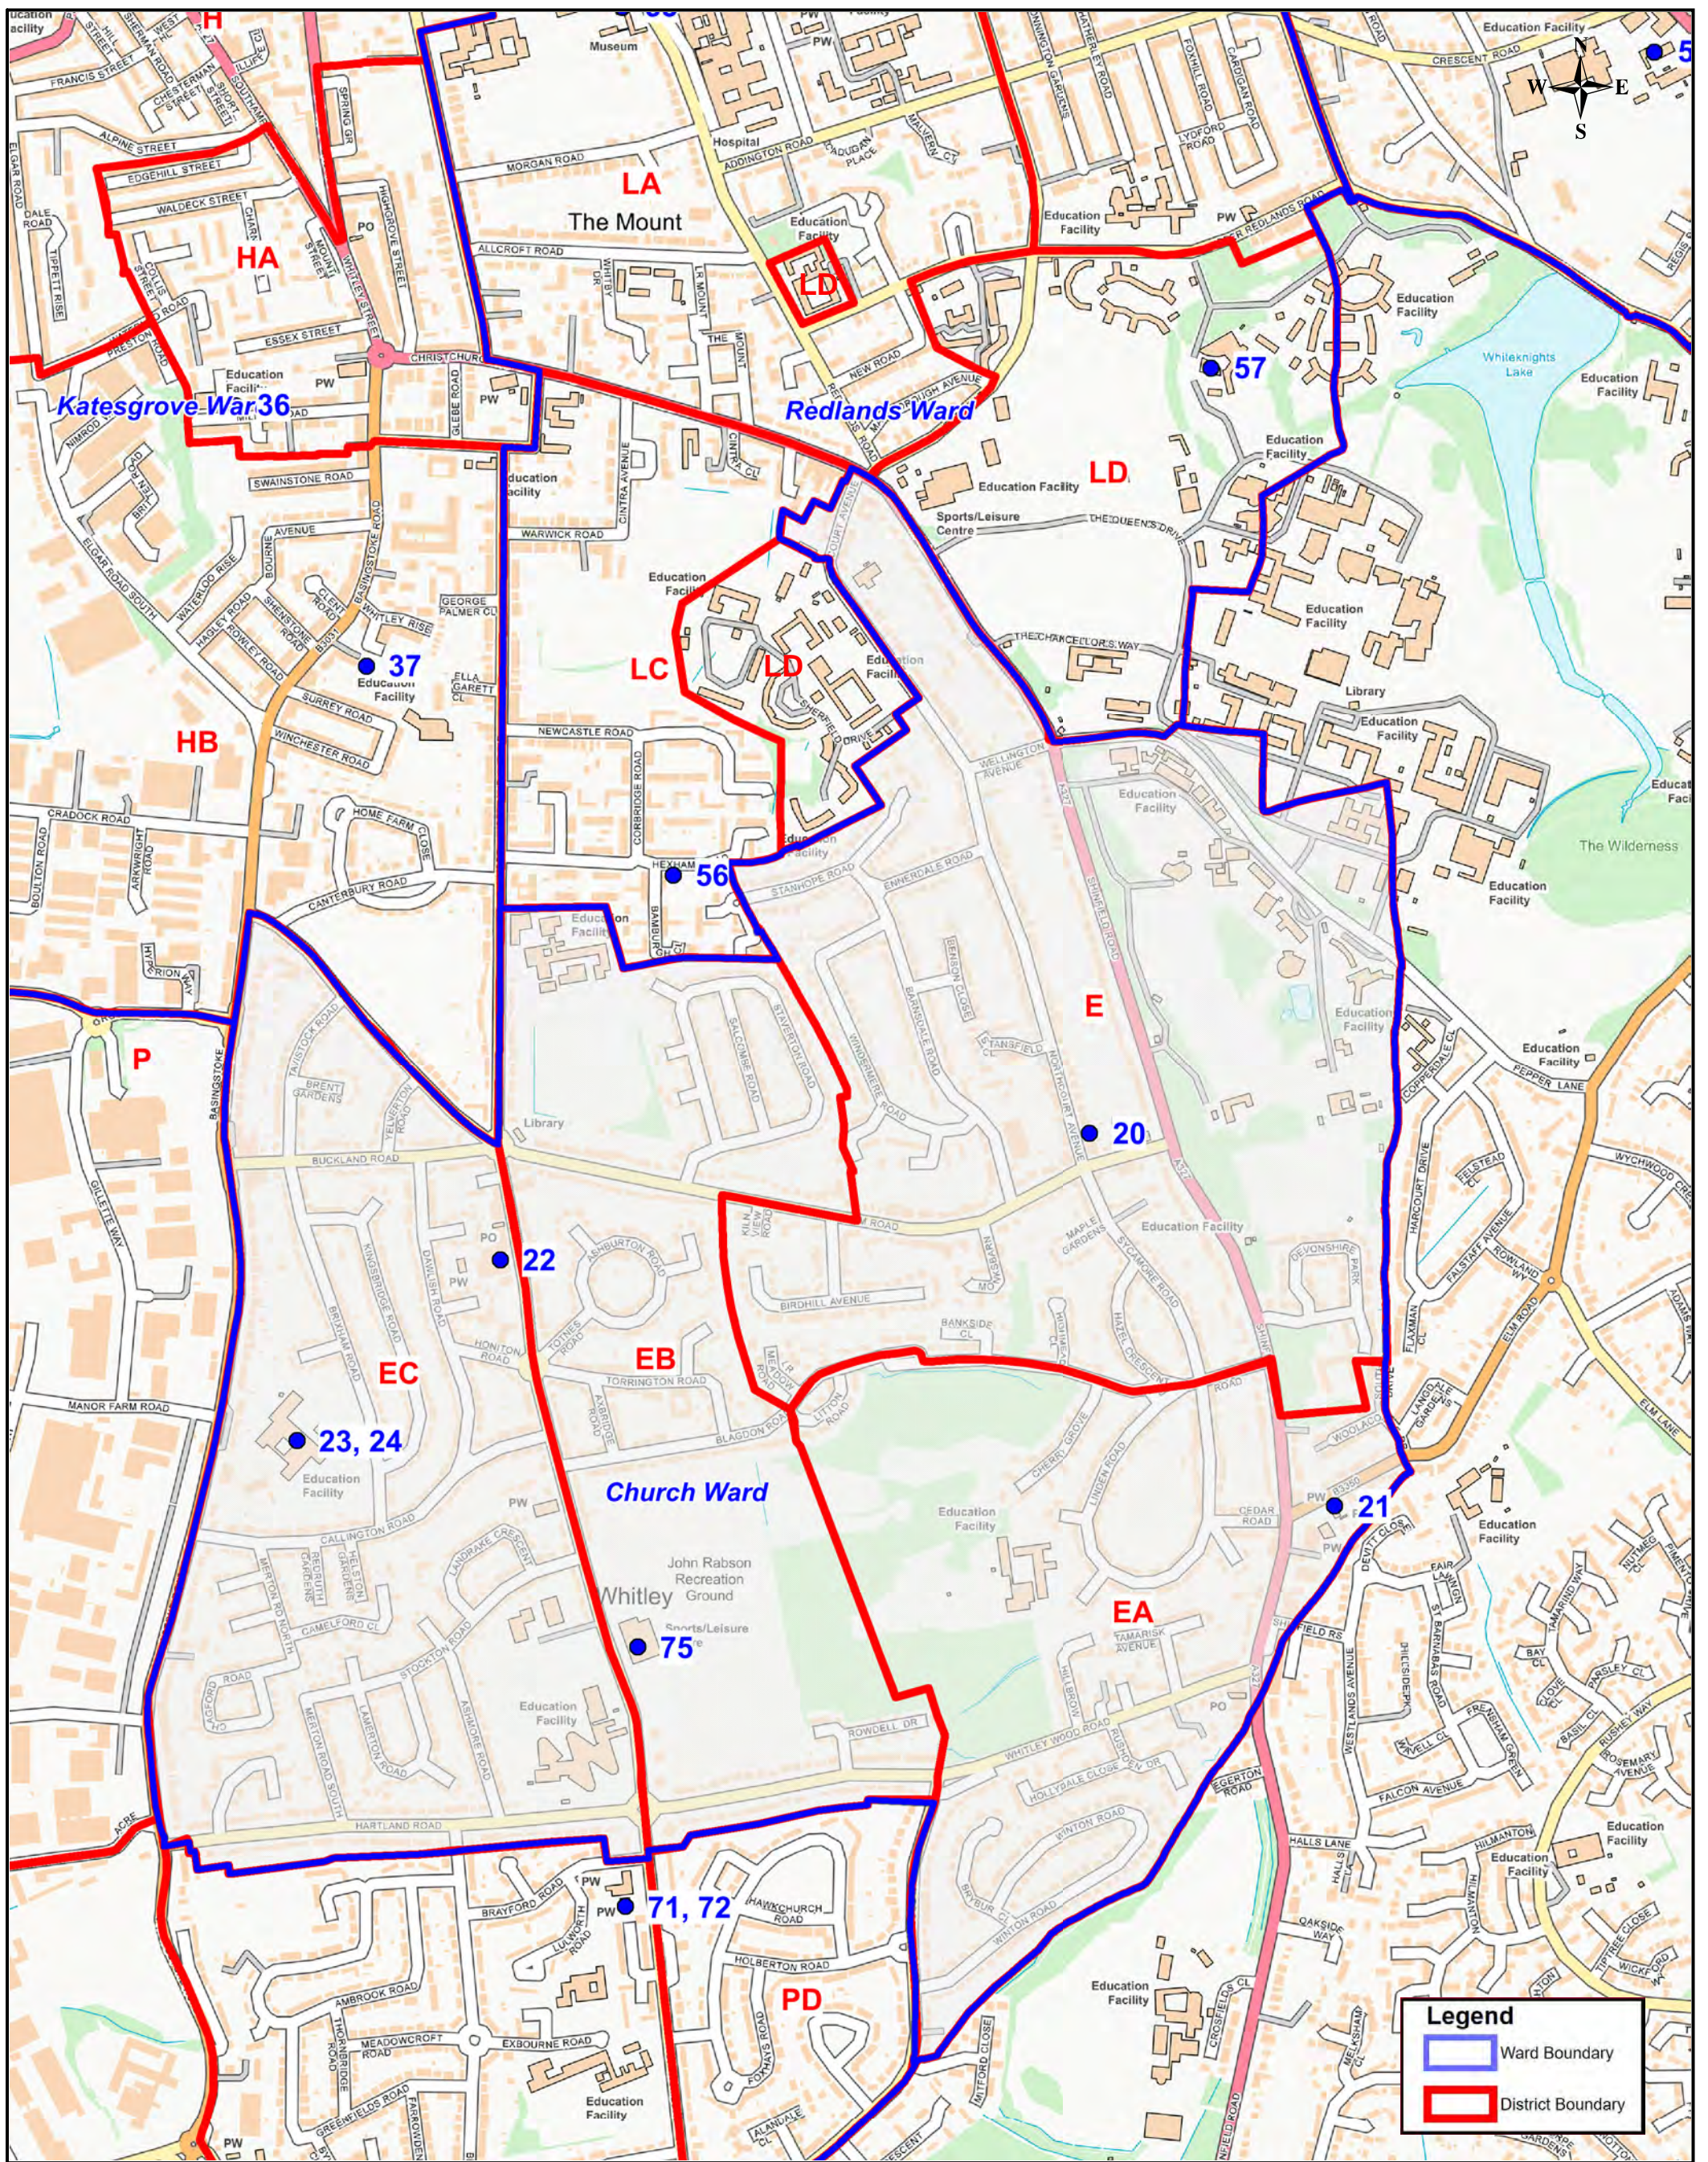

Title: **Church Ward - 2022 with New Polling Districts**
Reading Borough

Produced by GIS & Mapping Services
Drwg Number: GIS00600

Date: 06/10/2023 Scale at A3: 1:9000

Ref: G:\Mapinfo\Data\Client datasets\Chief Executives\Legal Services\Electoral Reg\Ward review 2019\Wards 2022 individual workspaces A3\Wards with new Polling District