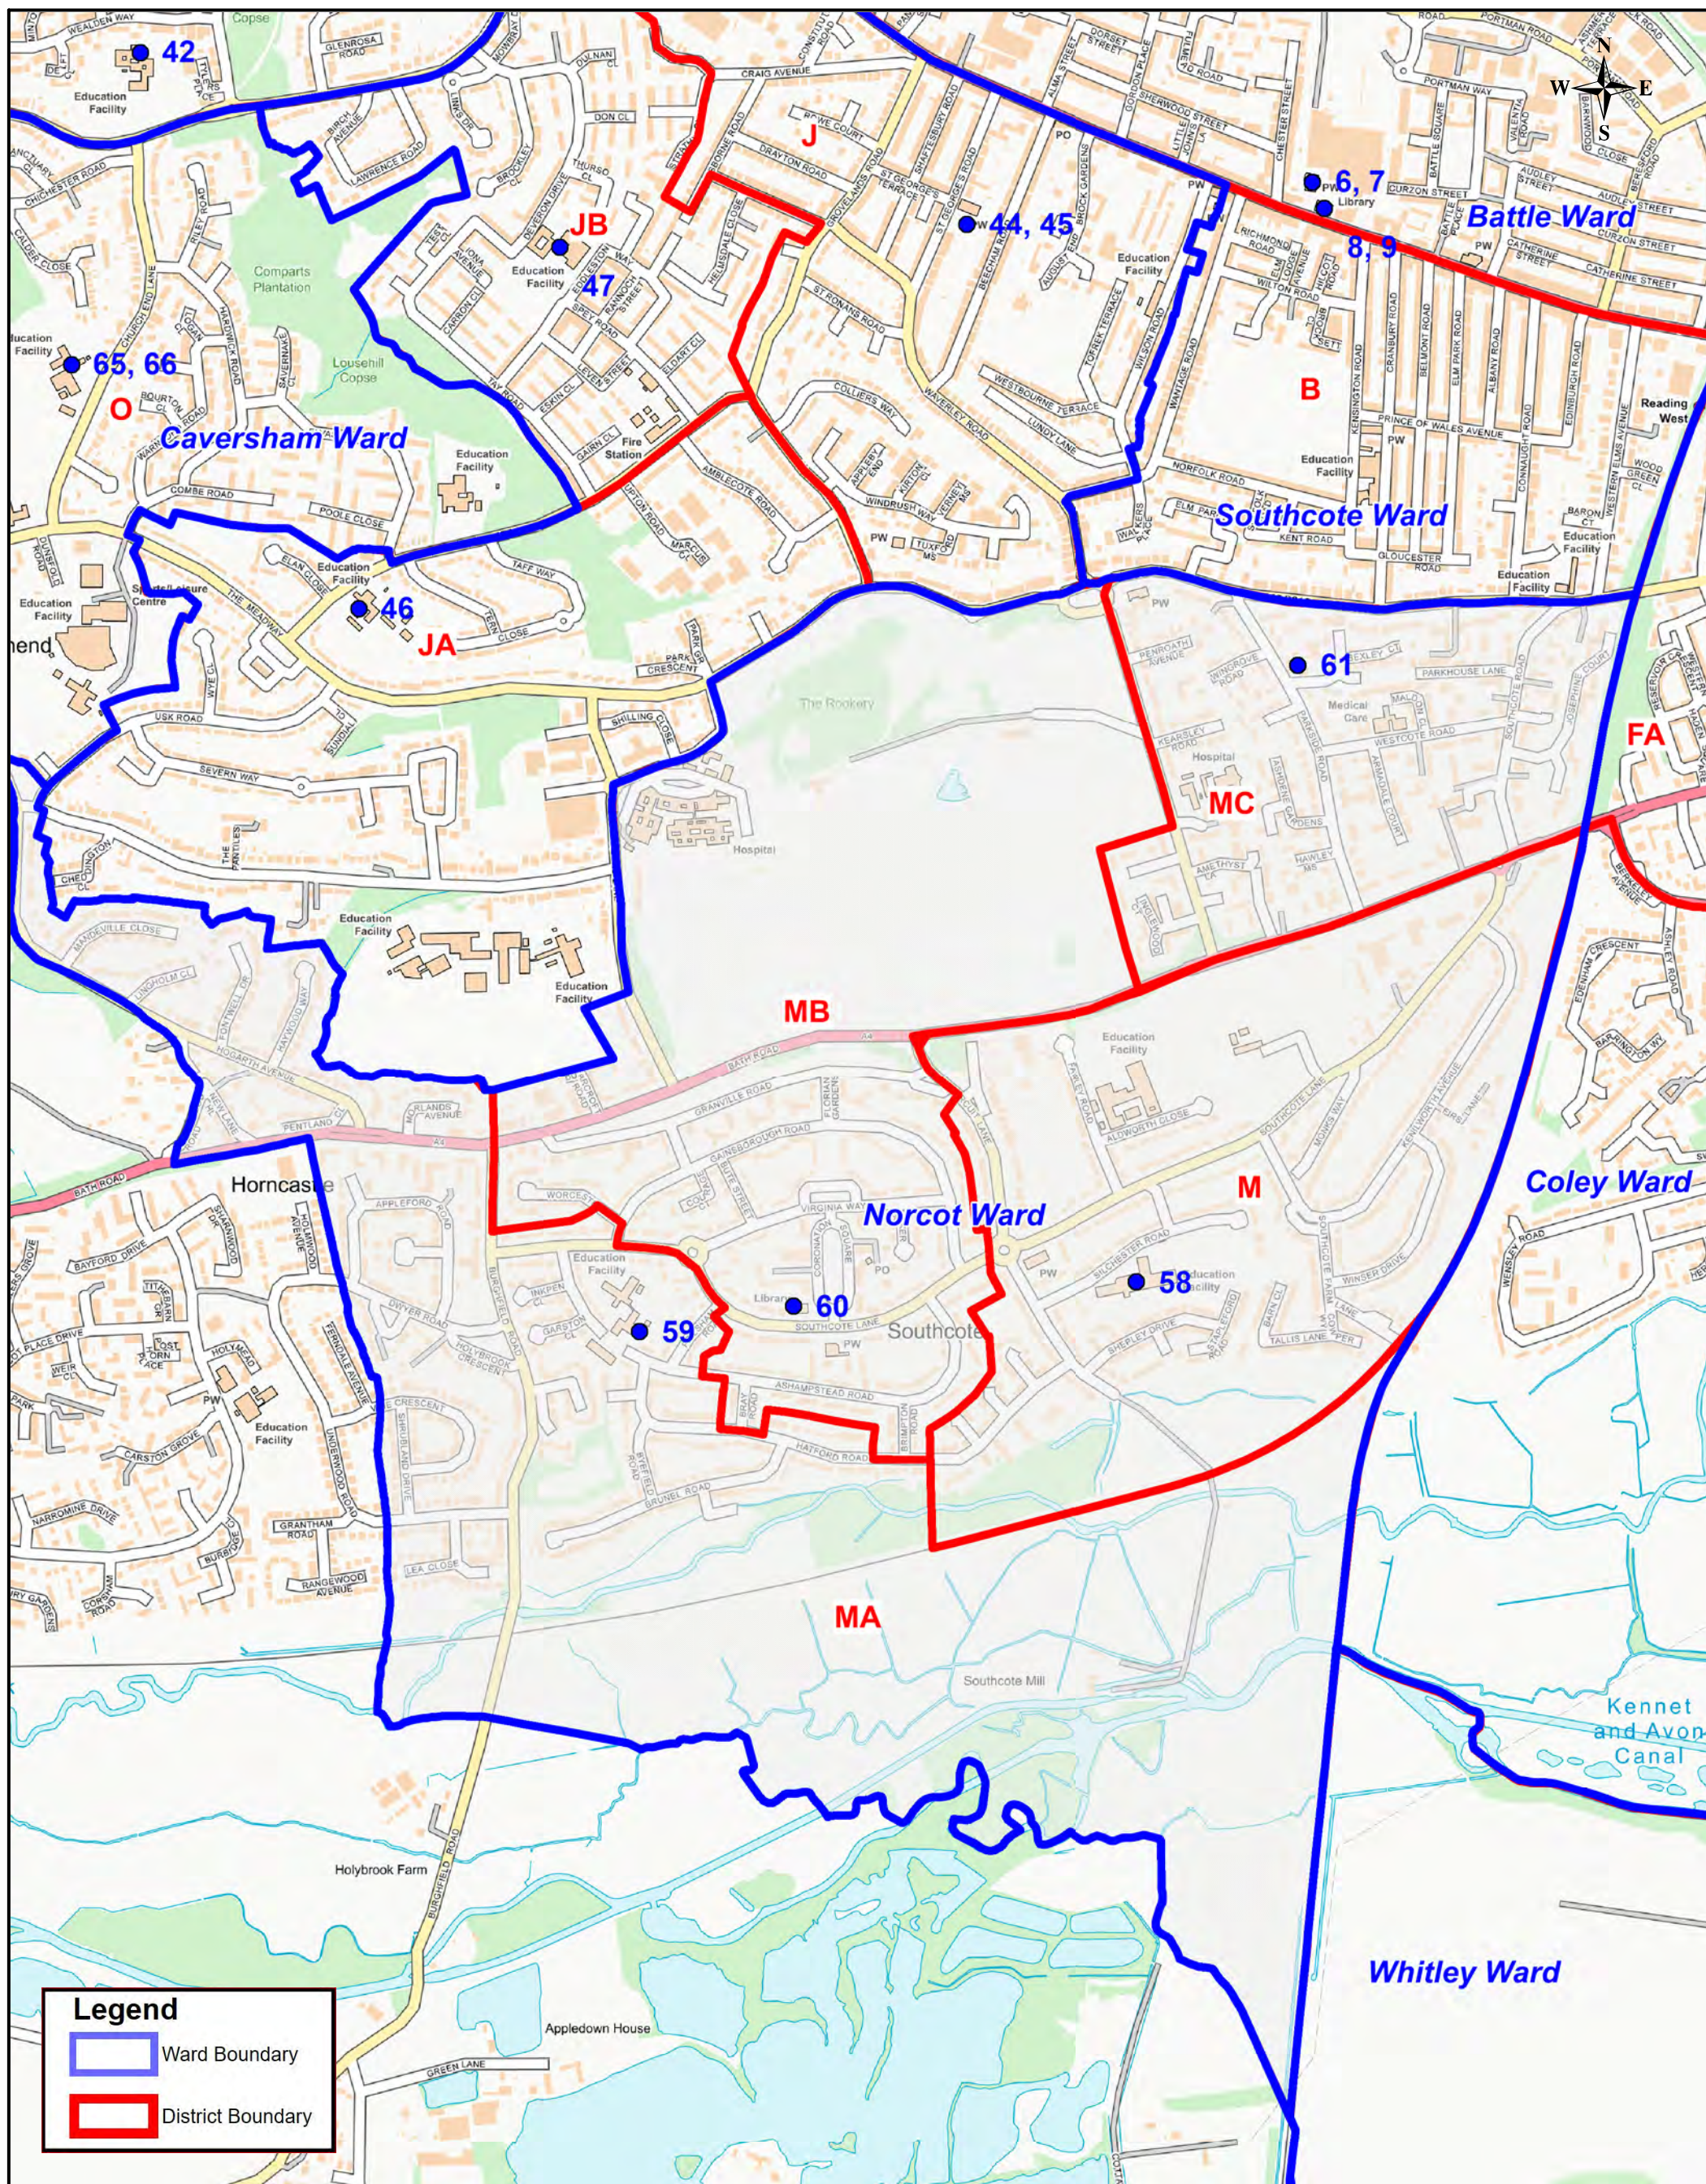

Title: **Redlands Ward - 2022 with New Polling Districts**
 Reading Borough

Produced by GIS & Mapping Services

Drawing Number: GIS00607

Date: 06/10/2023 Scale at A3: 1:6000

Ref: M:\Data\Client datasets\Chief Exe\Legal\Electoral Reg\Ward review 2019\Wards 2022 individual workspaces A3\Wards with new Polling District