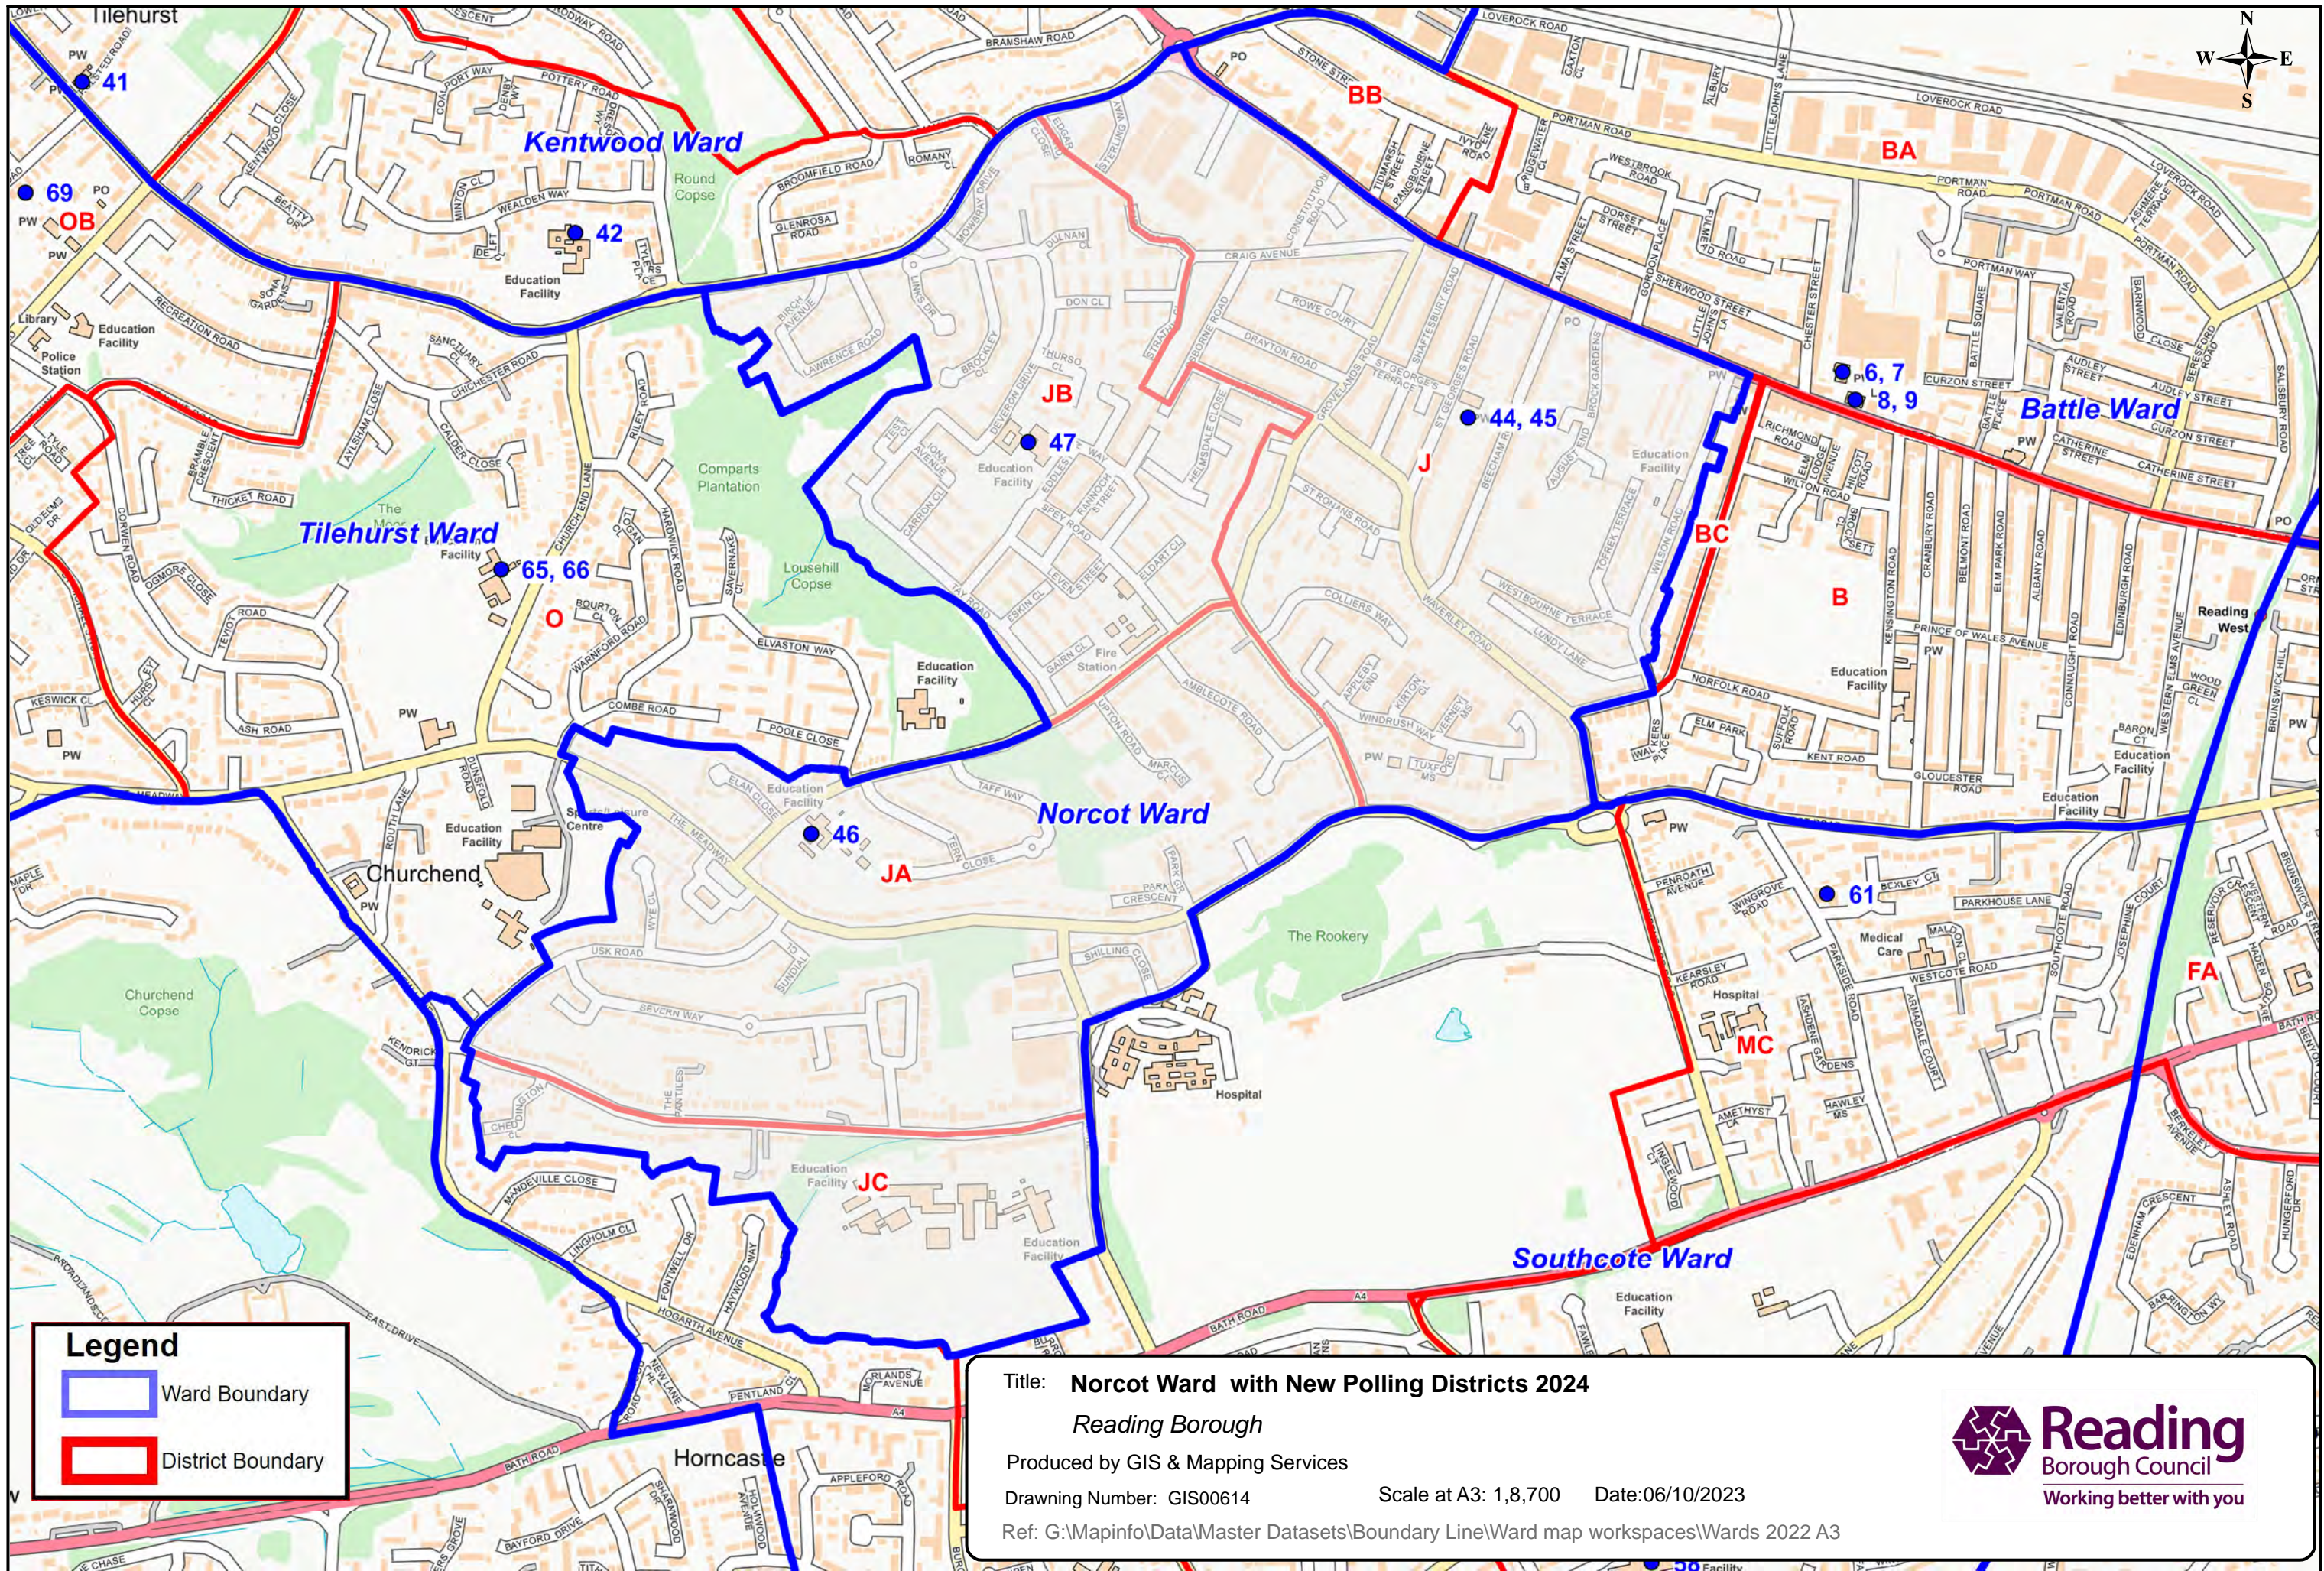

Legend

- Ward Boundary
- District Boundary

Title: Norcot Ward with New Polling Districts 2024
Reading Borough
Produced by GIS & Mapping Services
Drawing Number: GIS00614   Scale at A3: 1,8,700   Date:06/10/2023
Ref: G:\Mapinfo\Data\Master Datasets\Boundary Line\Ward map workspaces\Wards 2022 A3

Reading
Borough Council
Working better with you