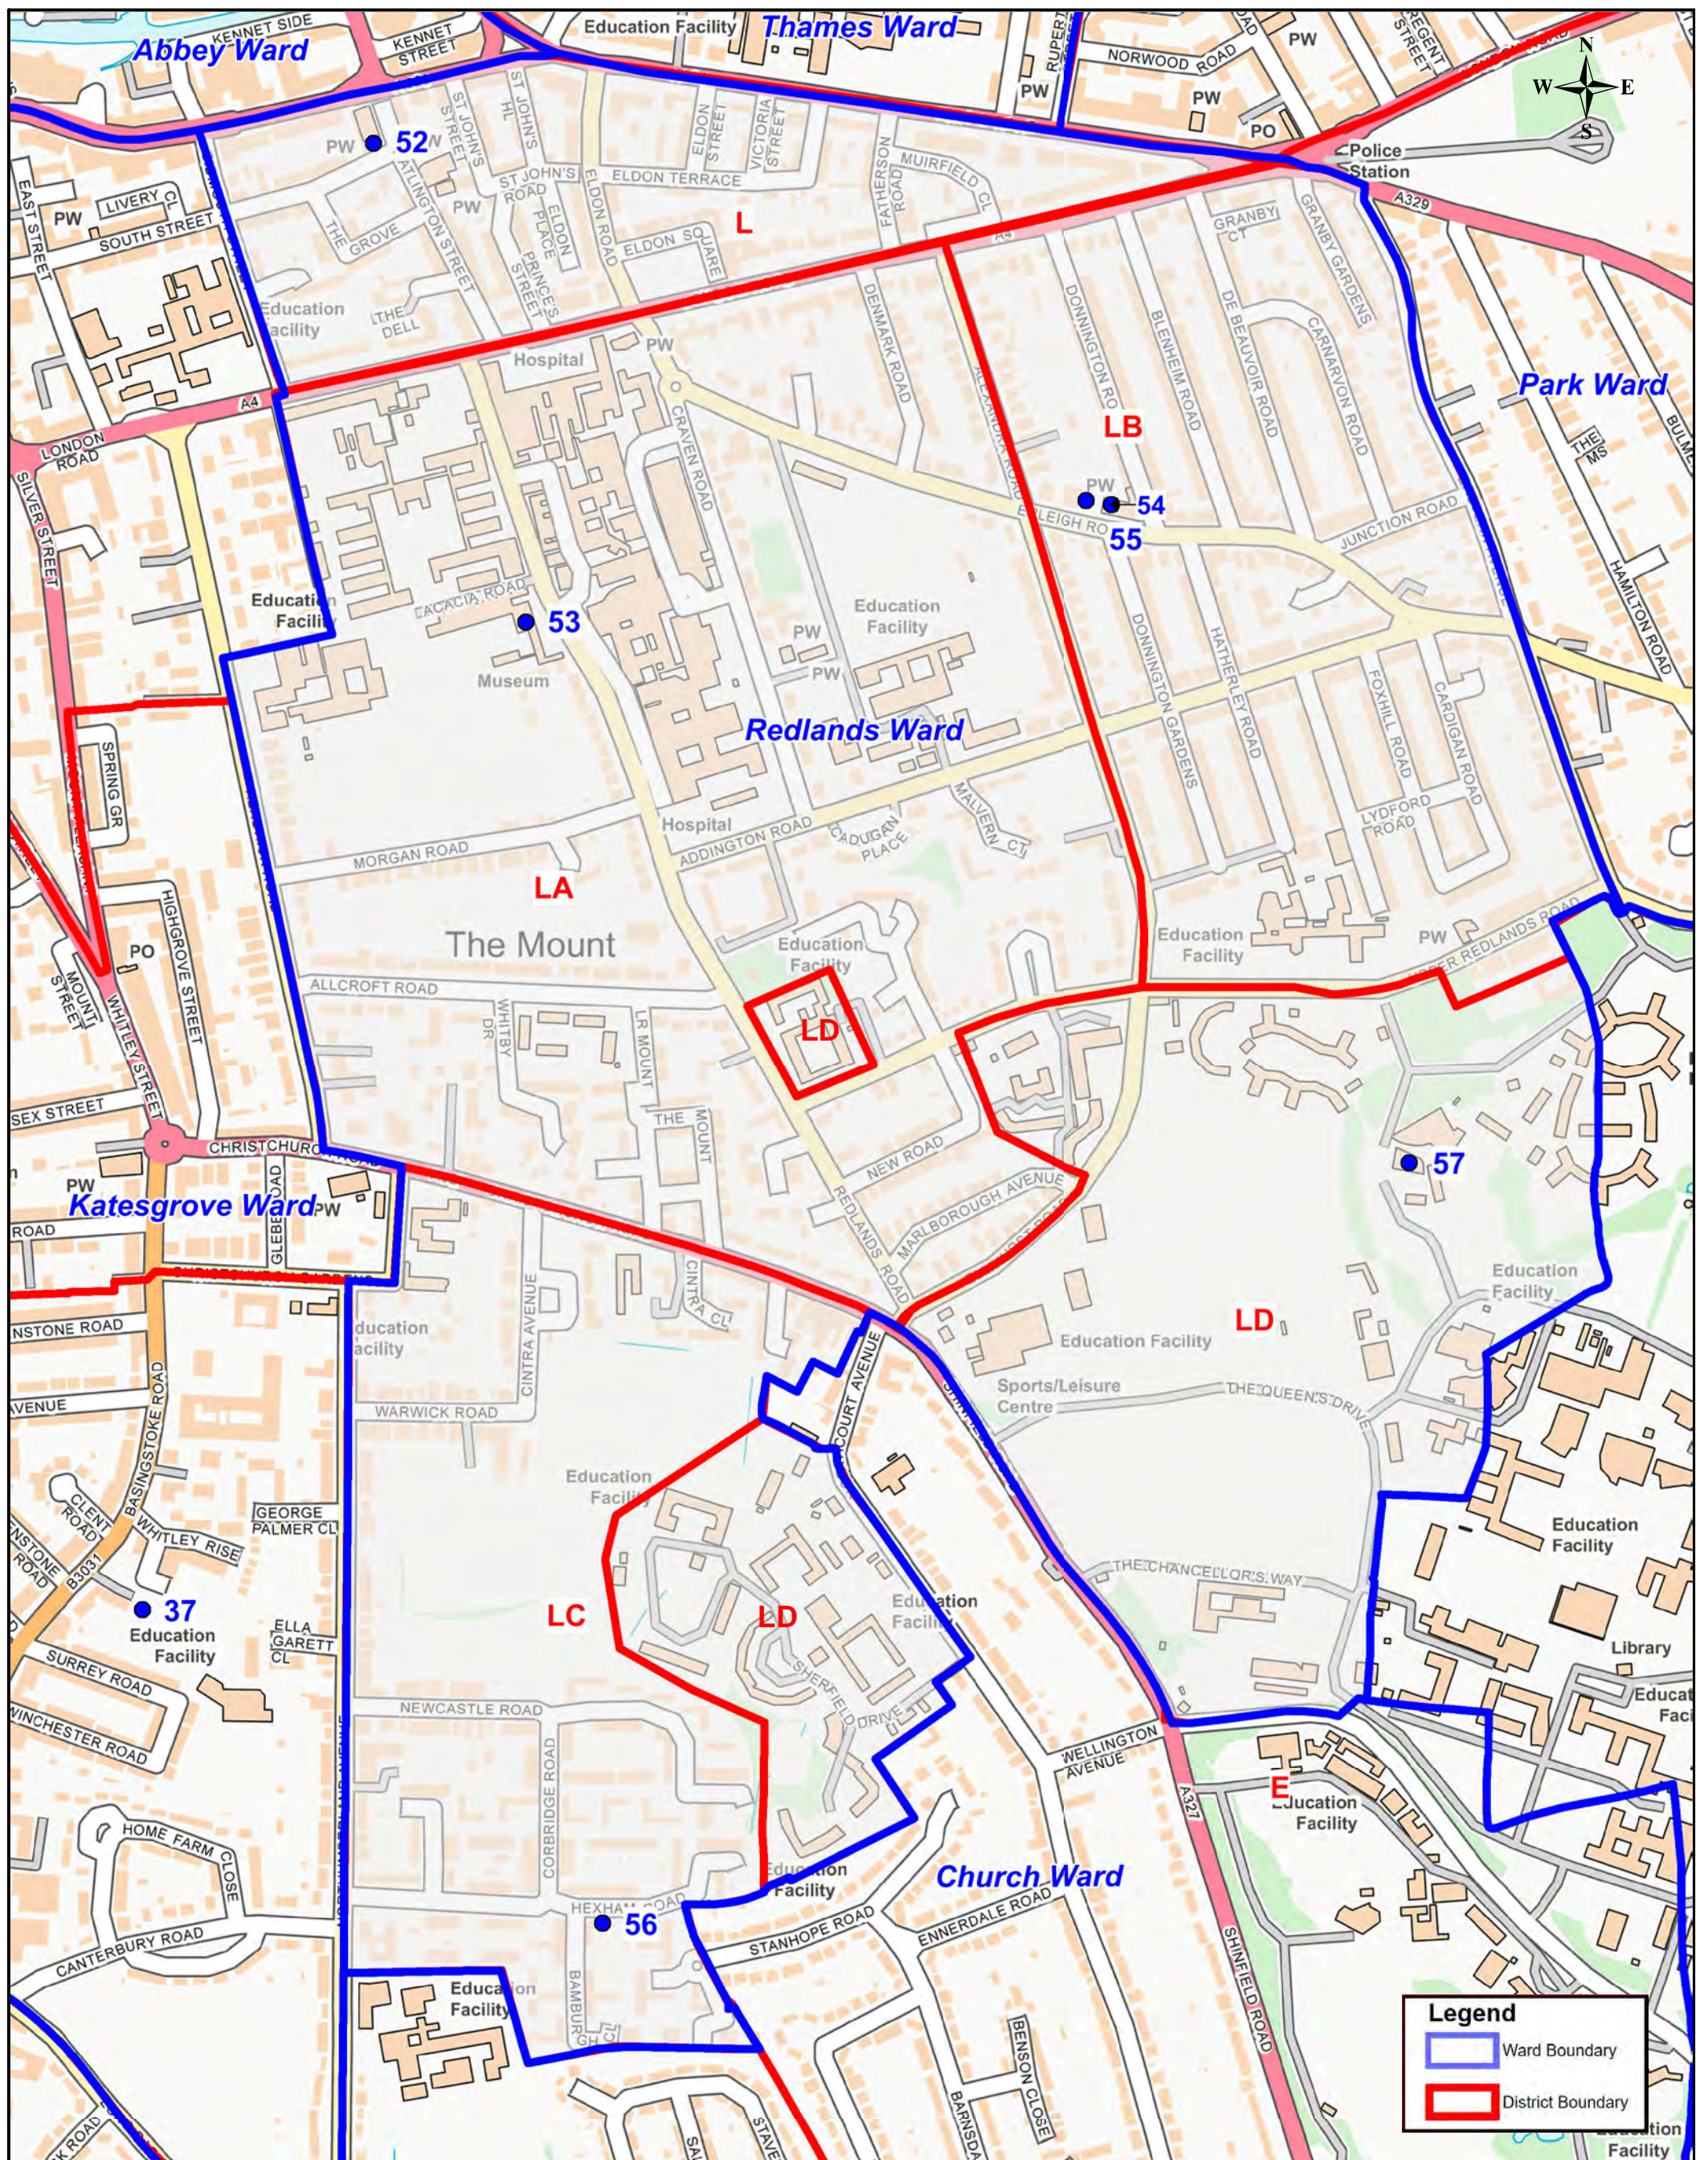

Title: **Redlands Ward - 2022 with New Polling Districts**
Reading Borough

Produced by GIS & Mapping Services

Drawing Number: GIS00607

Date: 06/10/2023 Scale at A3: 1:6000

Ref: M:\Data\Client datasets\Chief Exe\Legal\Electoral Reg\Ward review 2019\Wards 2022 individual workspaces A3\Wards with new Polling District