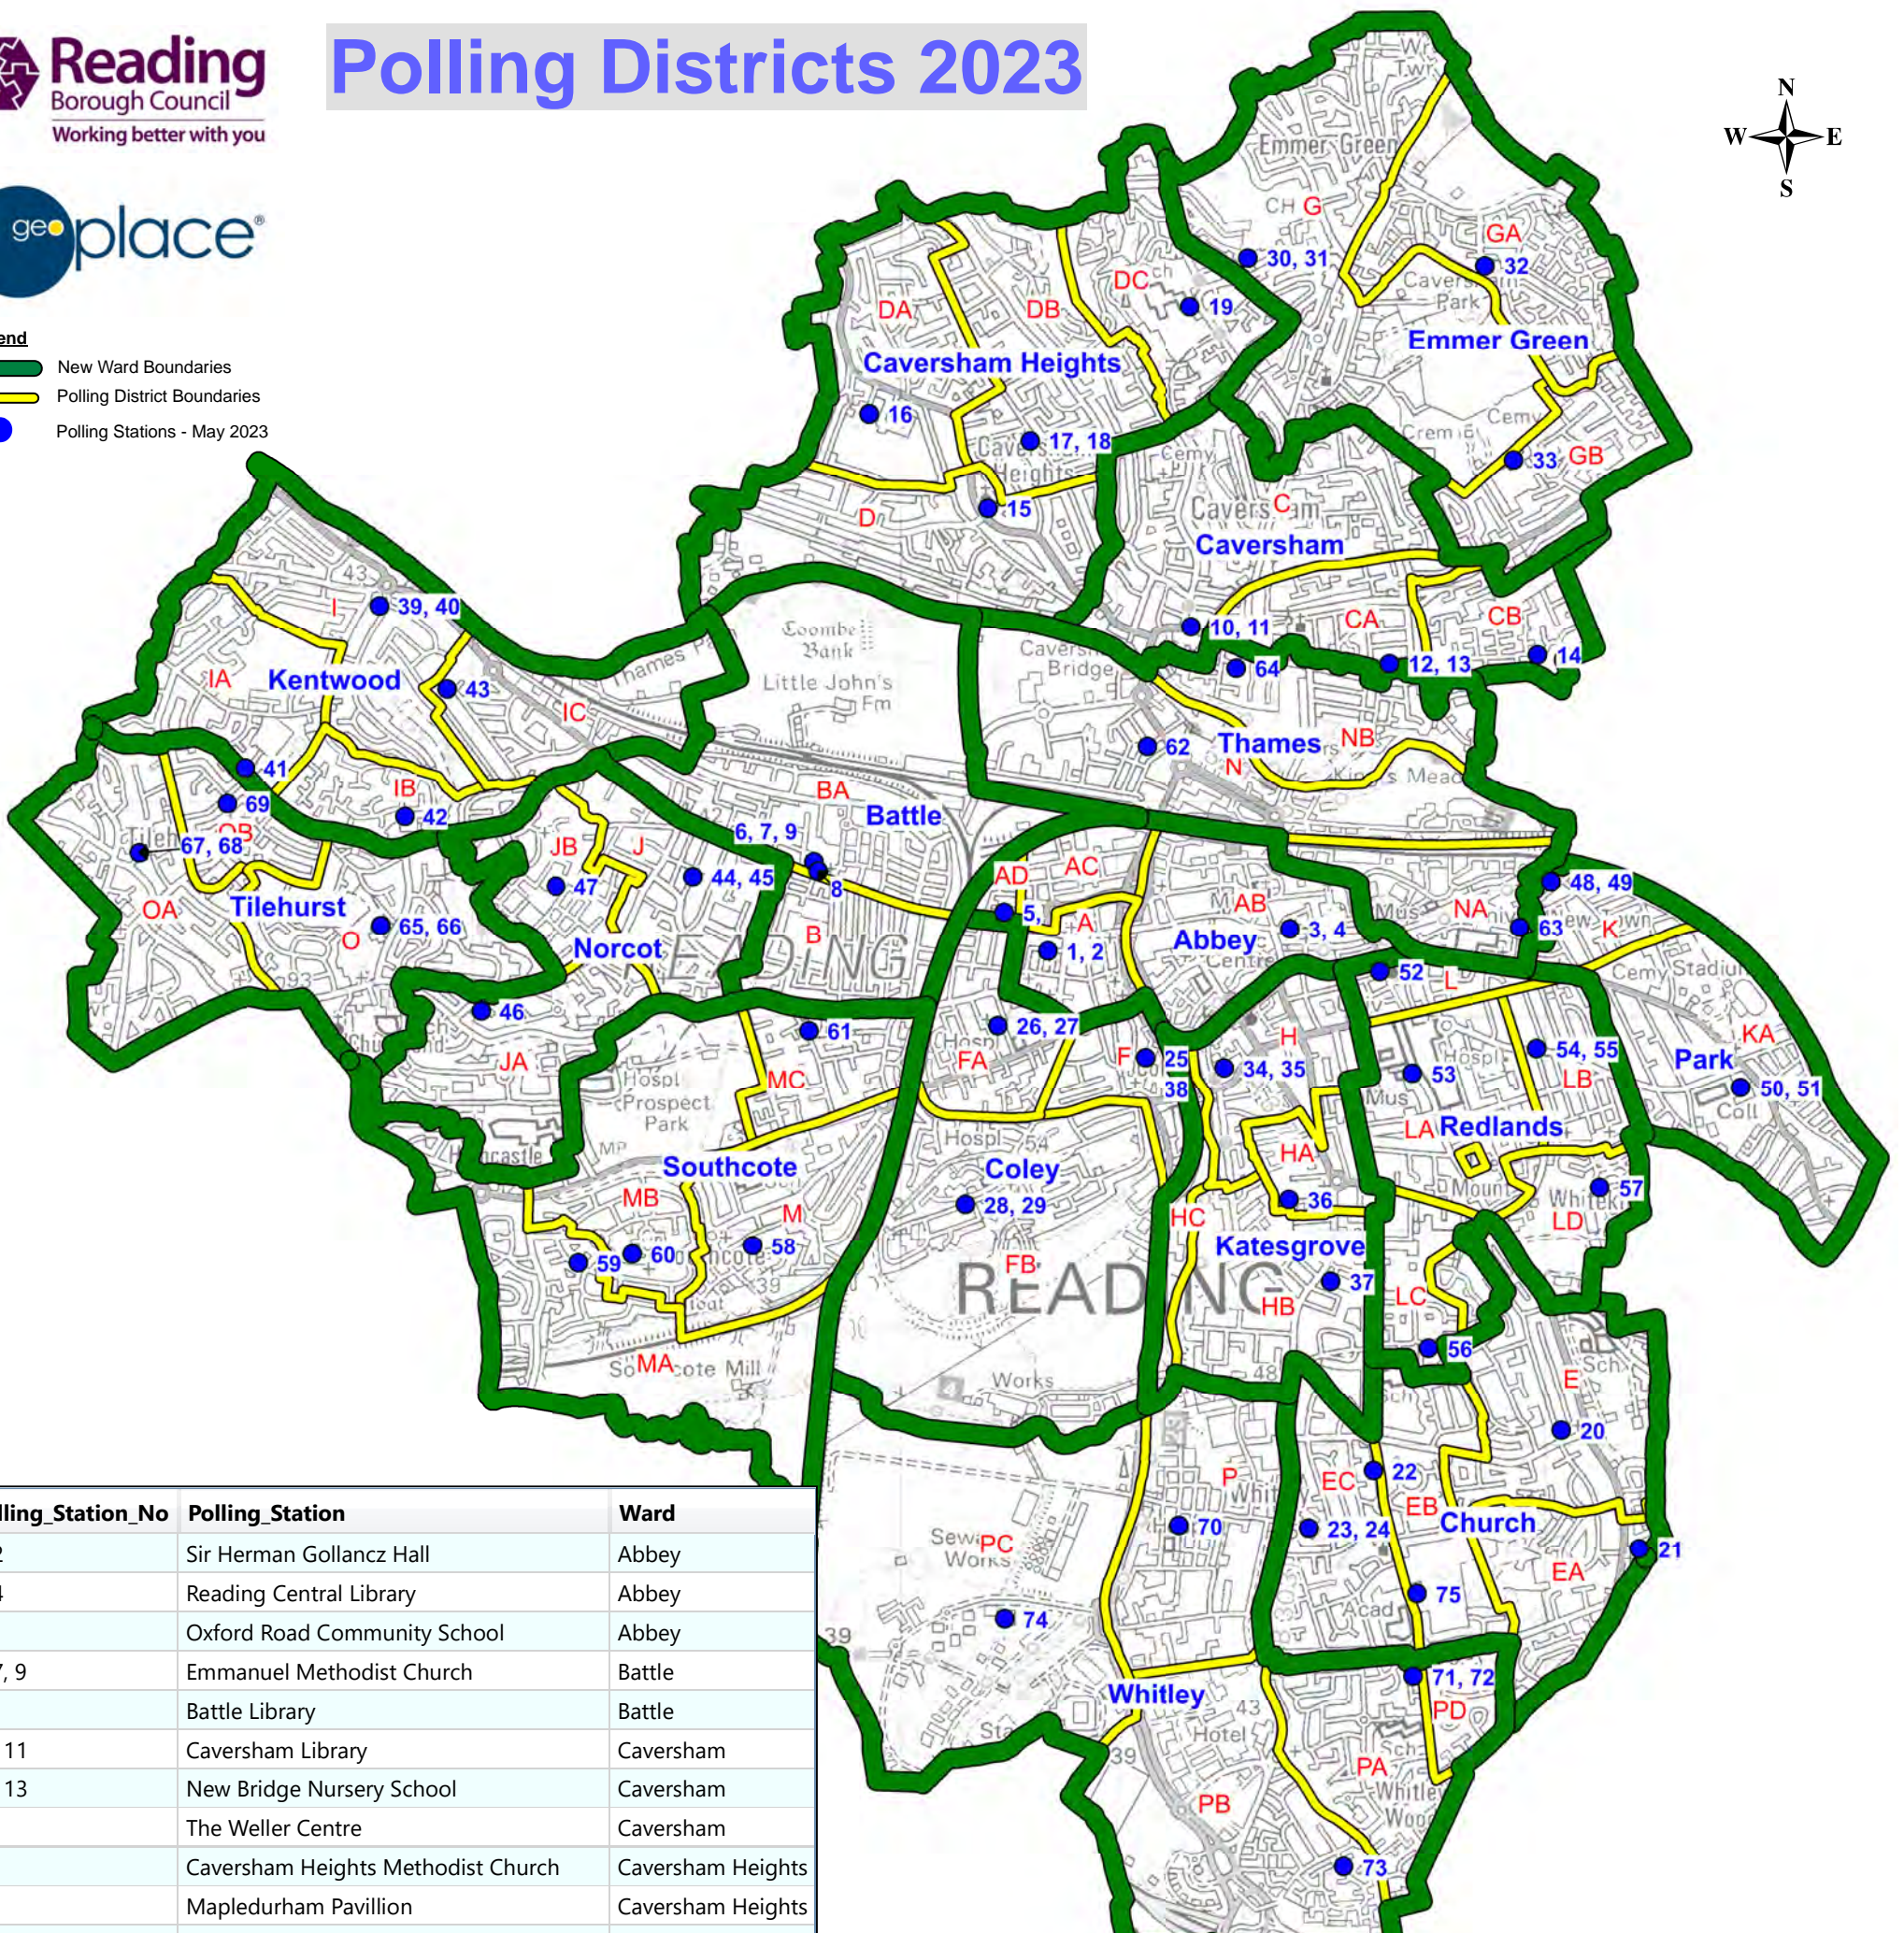

- Legend**
- New Ward Boundaries
 - Polling District Boundaries
 - Polling Stations - May 2023

Polling_Station_No	Polling_Station	Ward
1, 2	Sir Herman Gollancz Hall	Abbey
3, 4	Reading Central Library	Abbey
5,	Oxford Road Community School	Abbey
6, 7, 9	Emmanuel Methodist Church	Battle
8	Battle Library	Battle
10, 11	Caversham Library	Caversham
12, 13	New Bridge Nursery School	Caversham
14	The Weller Centre	Caversham
15	Caversham Heights Methodist Church	Caversham Heights
16	Mapledurham Pavillion	Caversham Heights
17, 18	St Andrews Hall	Caversham Heights
19	Highdown School	Caversham Heights
20	Scout & Guide Joint HQ	Church
21	St Barnabas Church Hall	Church
22	South Reading Community Hub	Church
23, 24	Whitley Park Primary and Nursery School	Church
25	Coley Primary School	Coley
26, 27	All Saints Hall	Coley
28, 29	Coley Park Community Centre	Coley
30, 31	Emmer Green Youth & Community Centre	Emmer Green
32	The Milestone Centre	Emmer Green
33	Micklands Primary School	Emmer Green
34, 35	Katesgrove Primary School	Katesgrove
36	Christchurch Centre	Katesgrove
37	The Palmer Academy	Katesgrove
38	Coley Primary School	Katesgrove
39, 40	St Mary Magdalene Hall	Kentwood
41	United Reformed Church Hall	Kentwood
42	Meadow Park Academy	Kentwood
43	Lyndhurst Road Community Centre	Kentwood
44, 45	St Georges Church	Norcot
46	St Michaels Primary	Norcot
47	Ranikhet Academy	Norcot