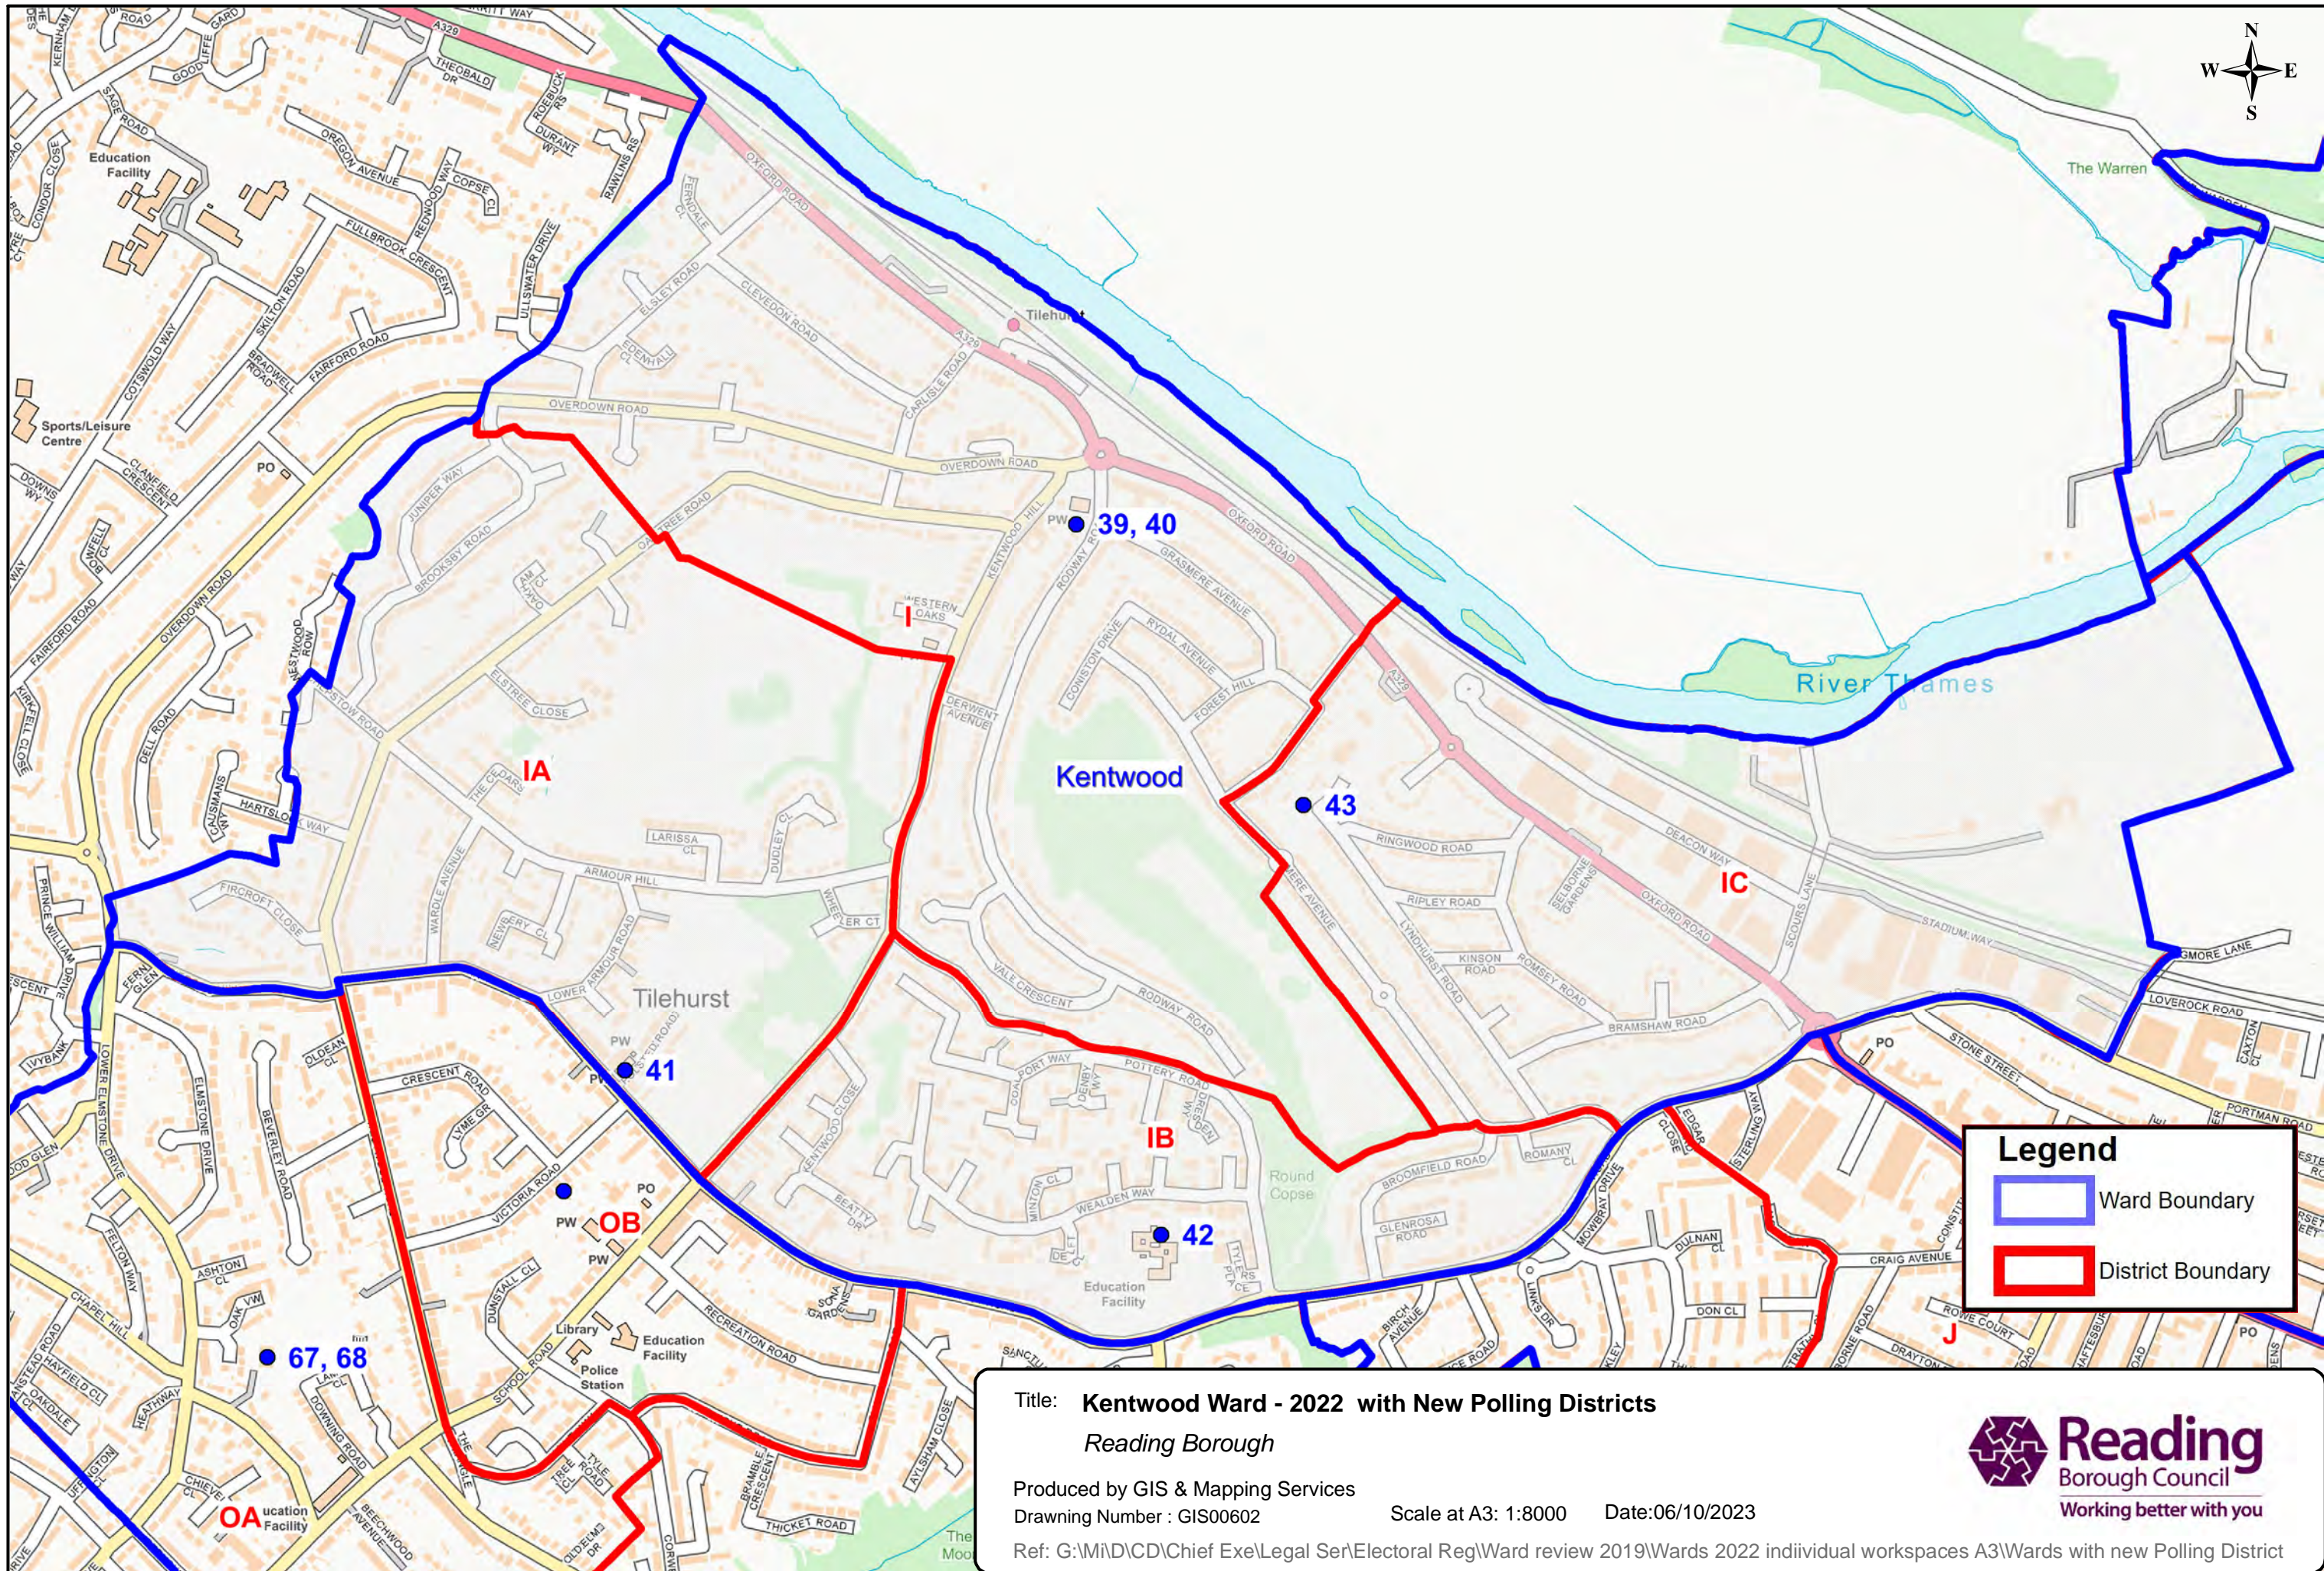

Title: **Katesgrove Ward - 2022 with New Polling Districts**
 Reading Borough

Produced by GIS & Mapping Services

Drawing Number:GIS00601

Date: 06/10/2023 Scale at A3: 1:6500

Ref: G:\MI\Data\Client datasets\Chief Executives\Legal Services\Electoral Reg\Ward review