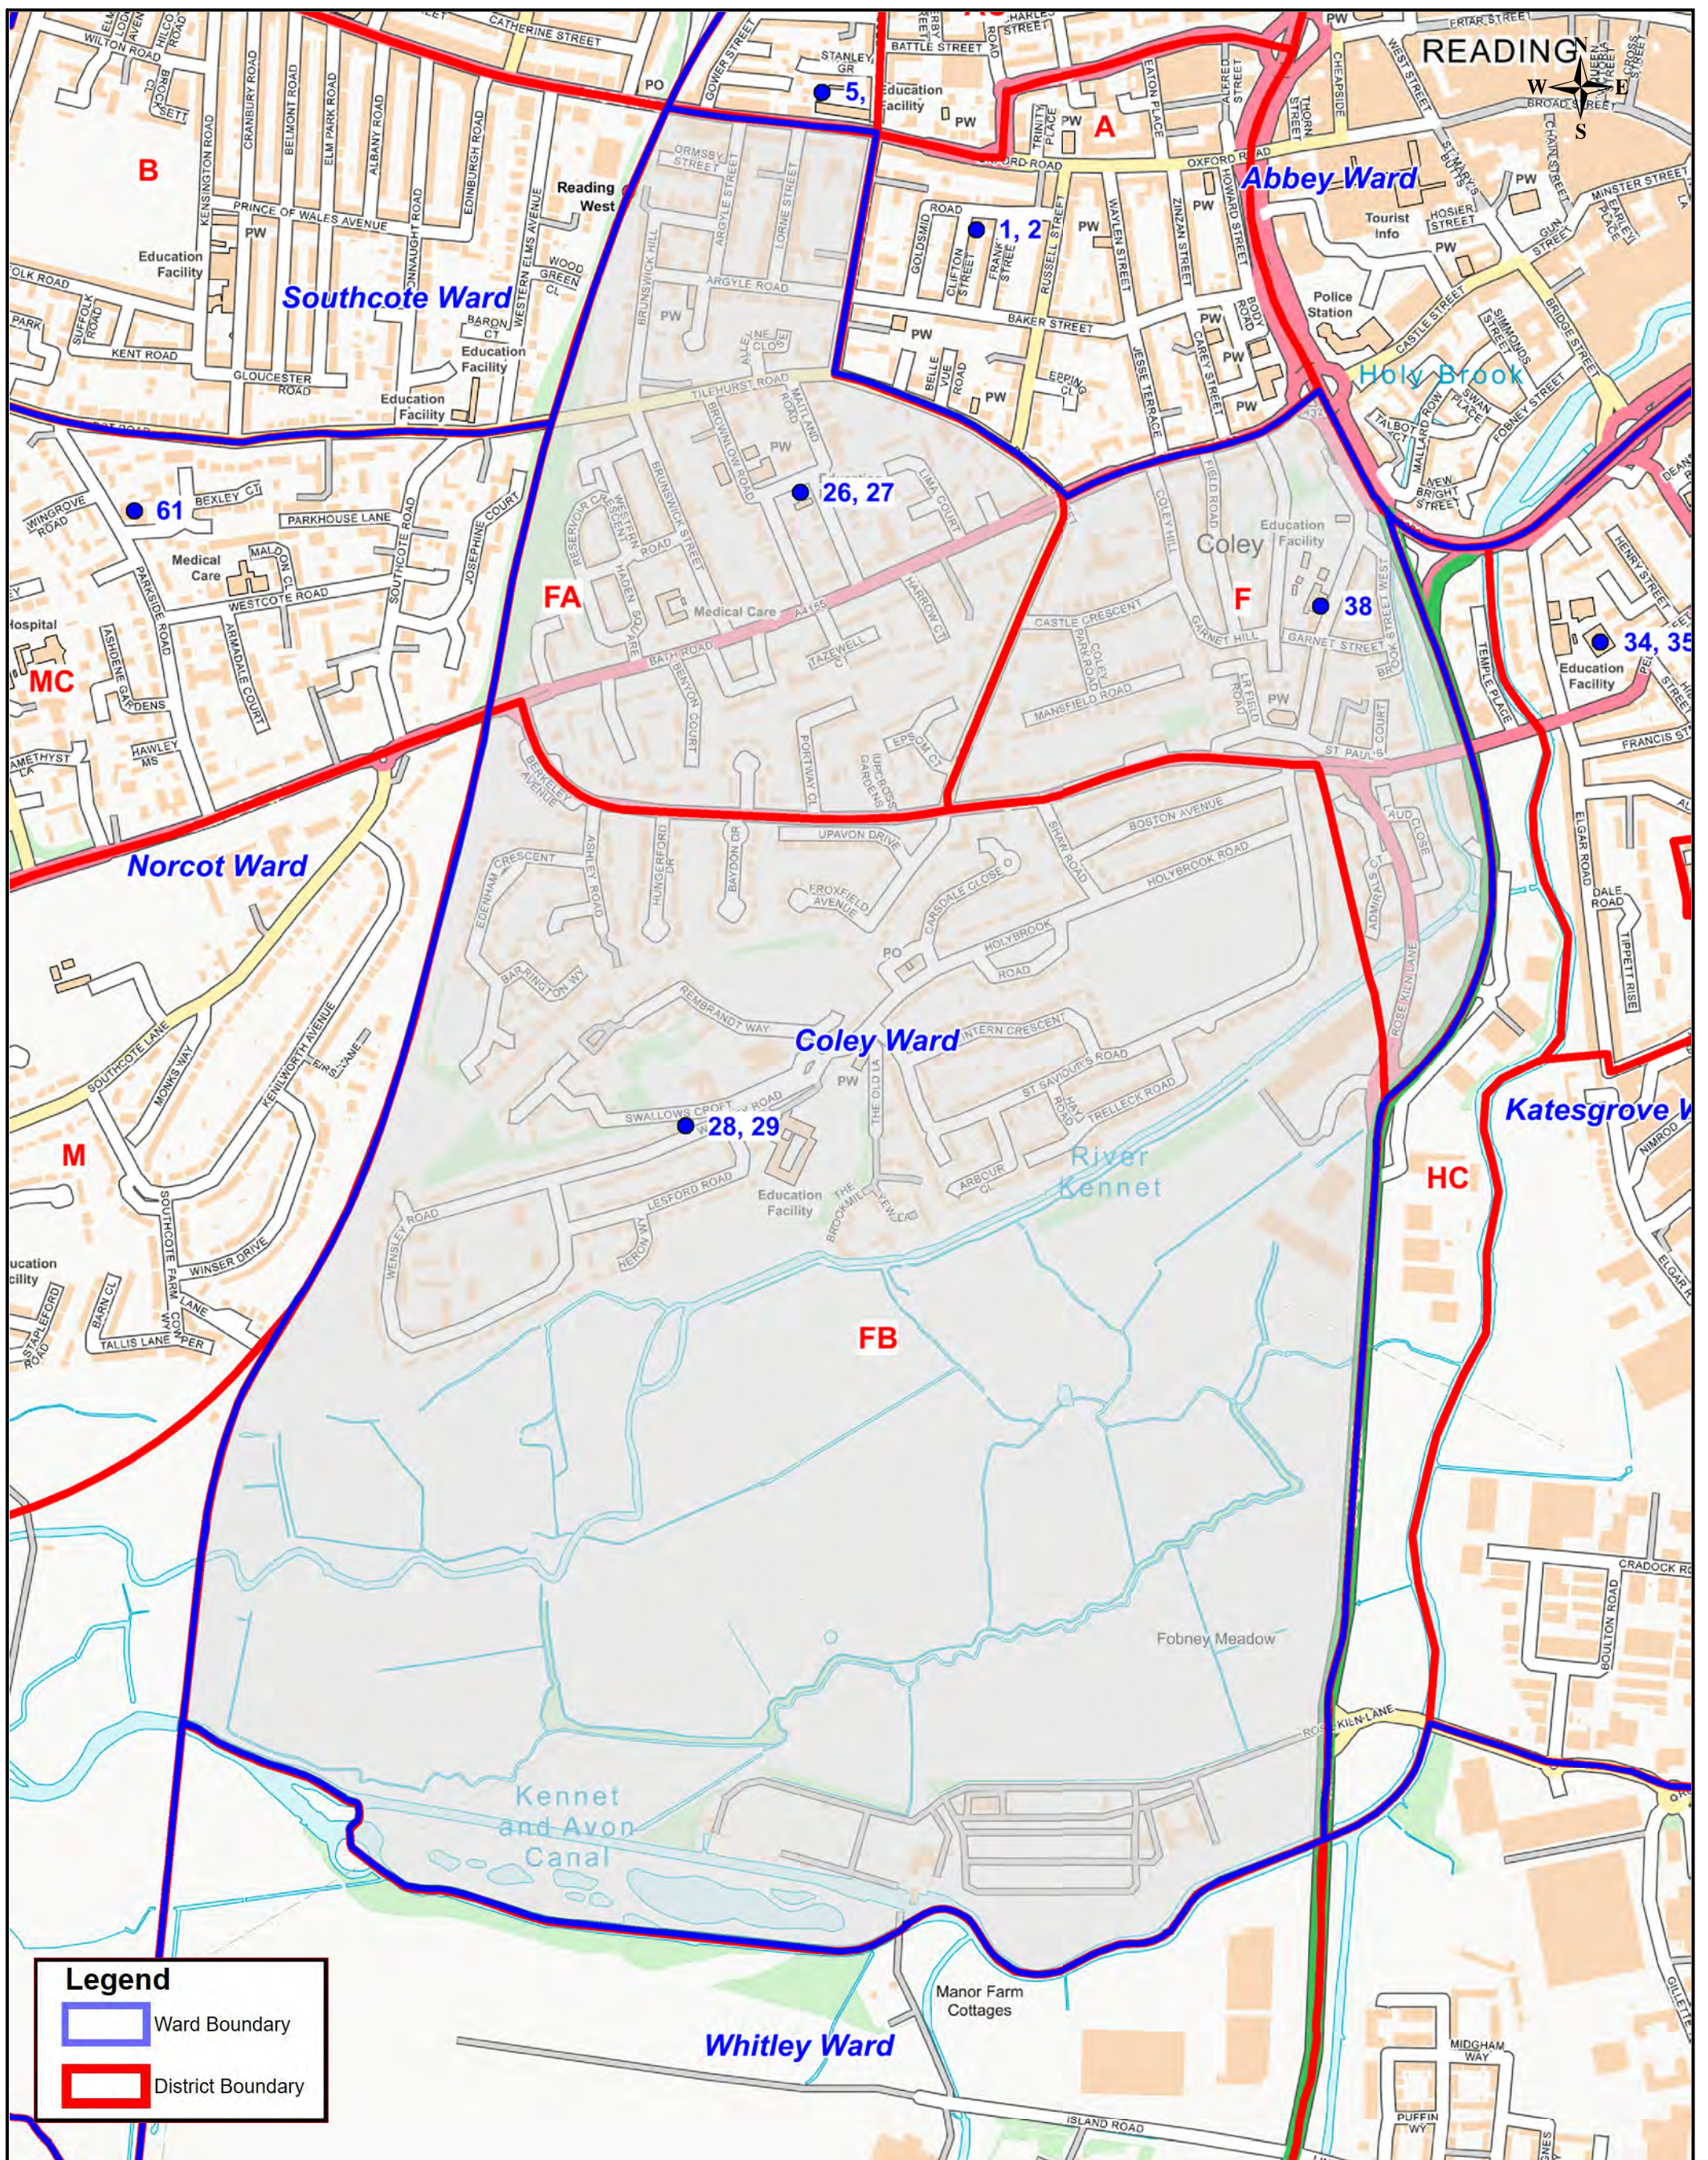

Title: **Coley Ward 2022 with New Polling District**
Reading Borough

Produced by GIS & Mapping Services

Drawing Number: GIS00603

Date 106/10/2023

Scale at A3: 1:8000

Ref: G:\MI\Data\Client datasets\Chief Ex\Lega\Electoral Reg\Ward review 2019\Wards 2022 individual workspaces A3\Wards with new Polling District