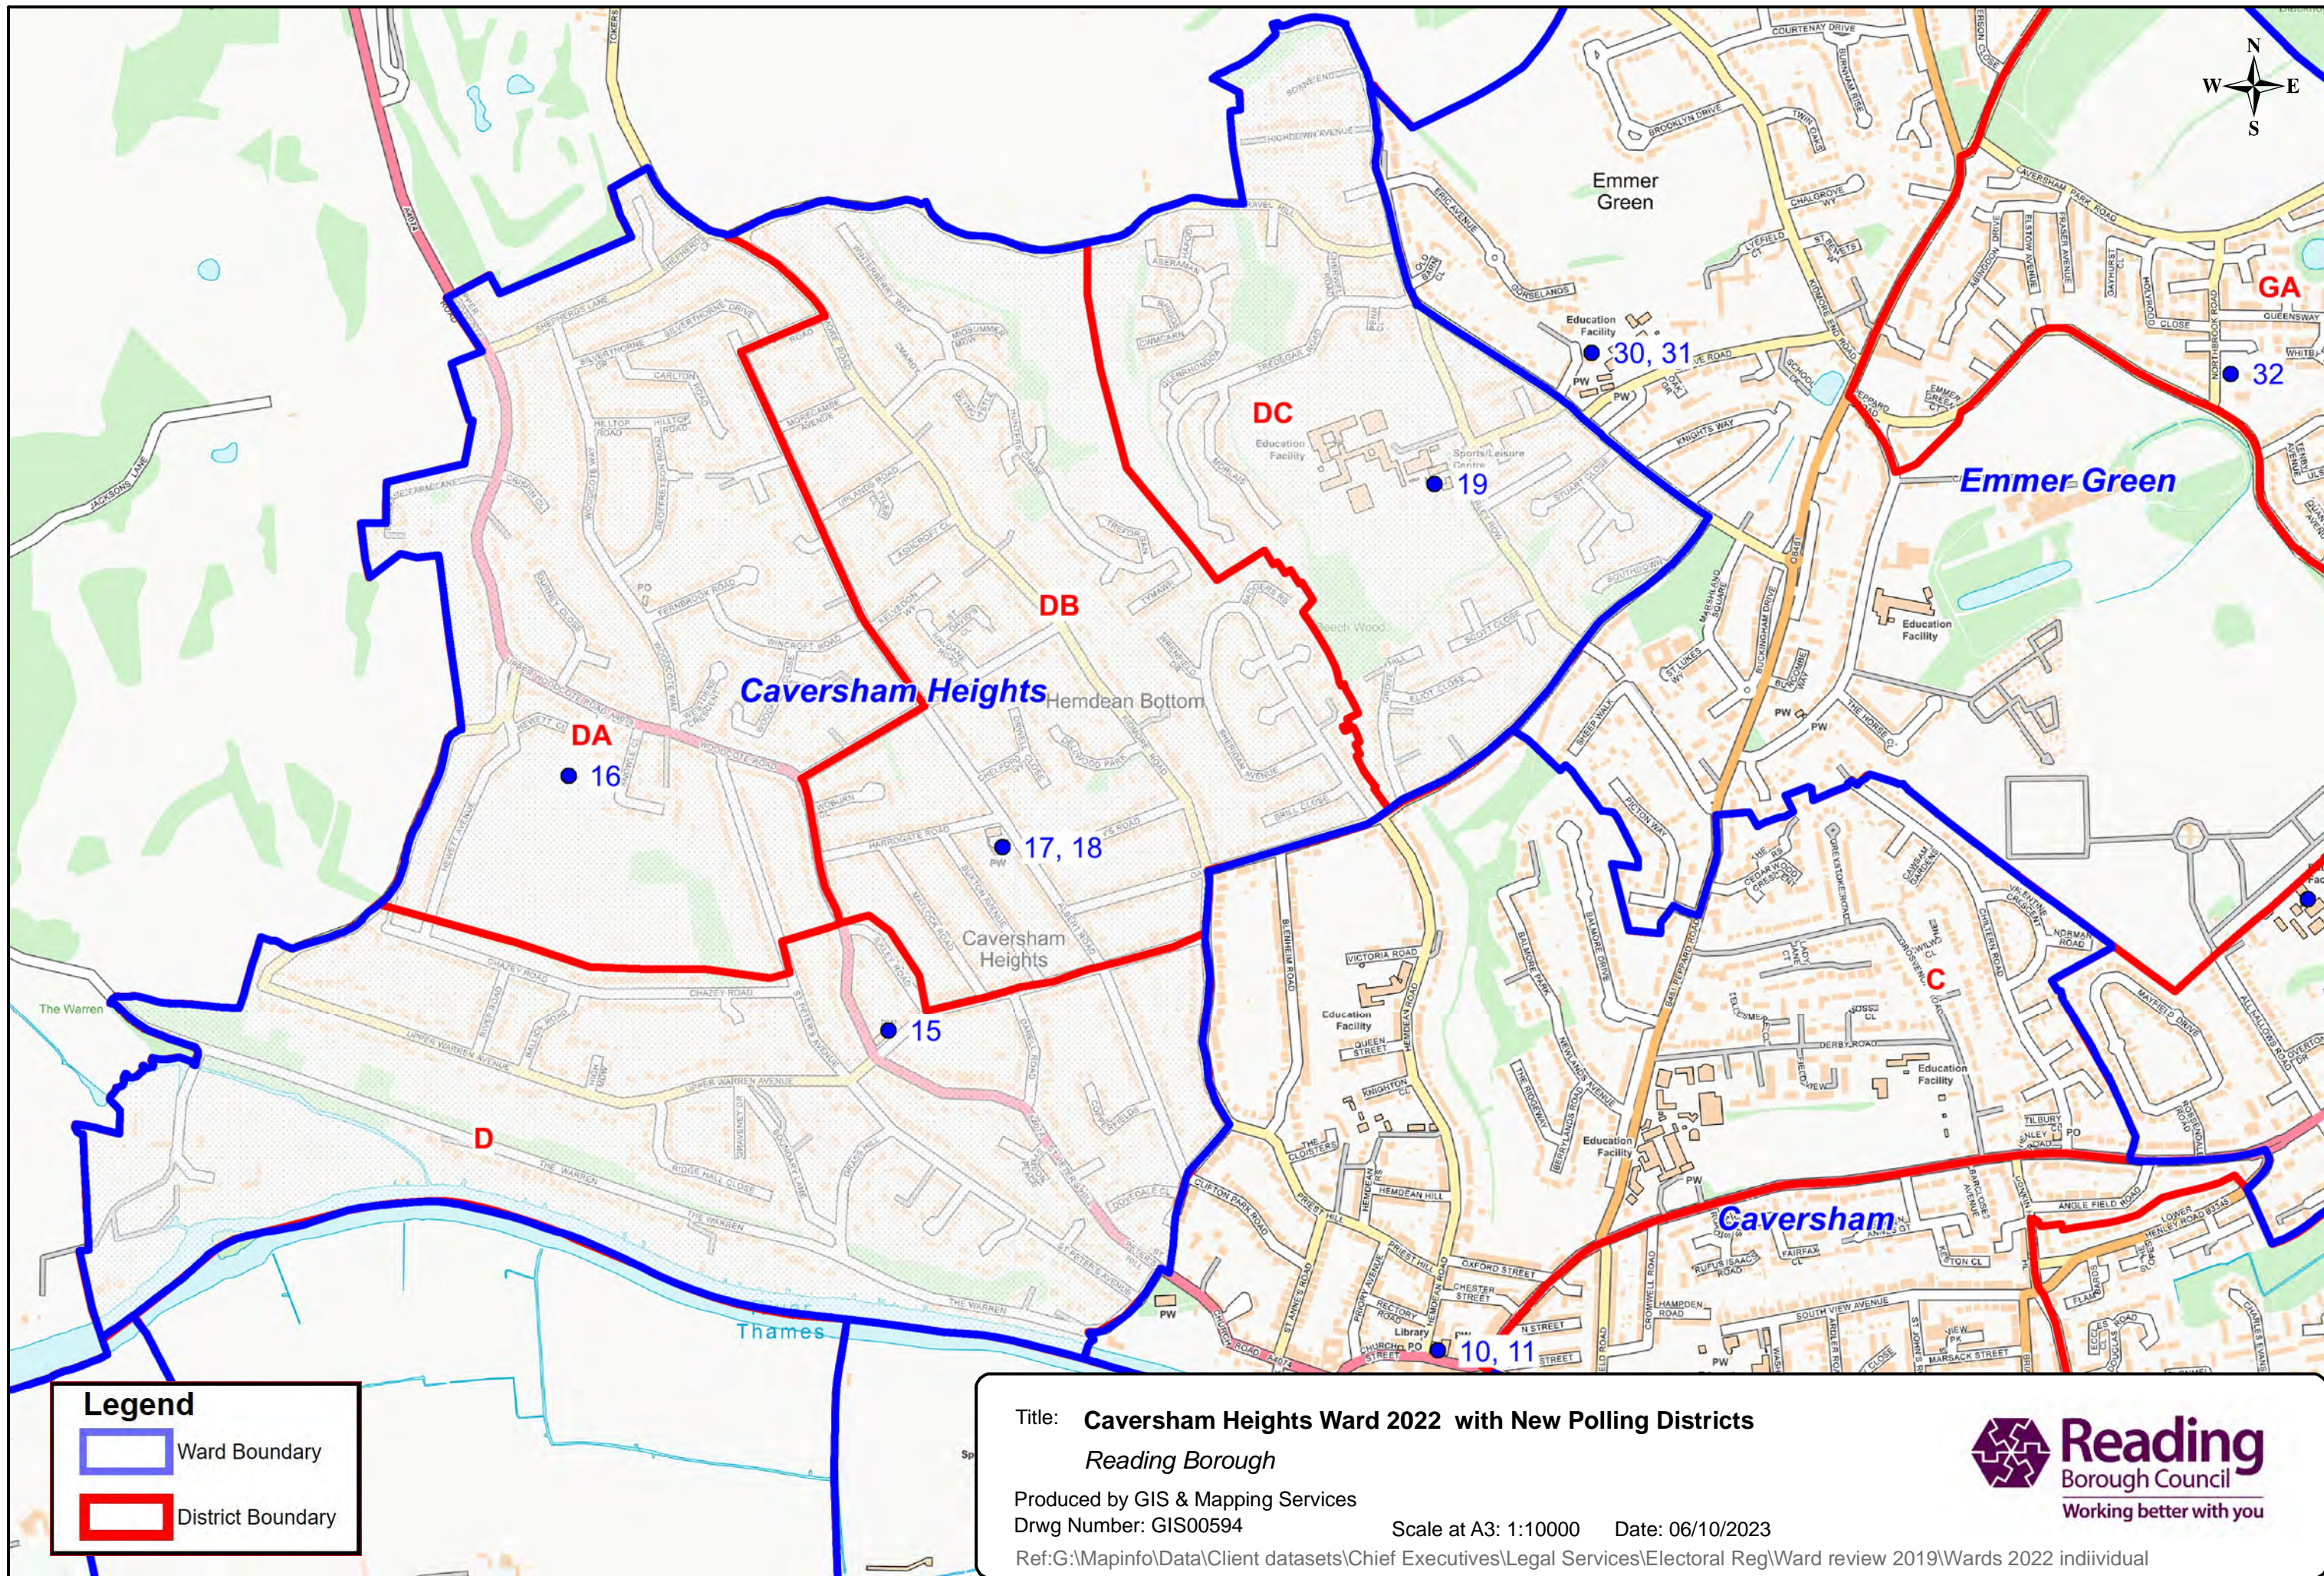

Title: Caversham Heights Ward 2022 with New Polling Districts
Reading Borough

Produced by GIS & Mapping Services
Drwg Number: GIS00594   Scale at A3: 1:10000   Date: 06/10/2023

Ref:G:\Mapinfo\Data\Client datasets\Chief Executives\Legal Services\Electoral Reg\Ward review 2019\Wards 2022 individual

Reading
Borough Council
Working better with you