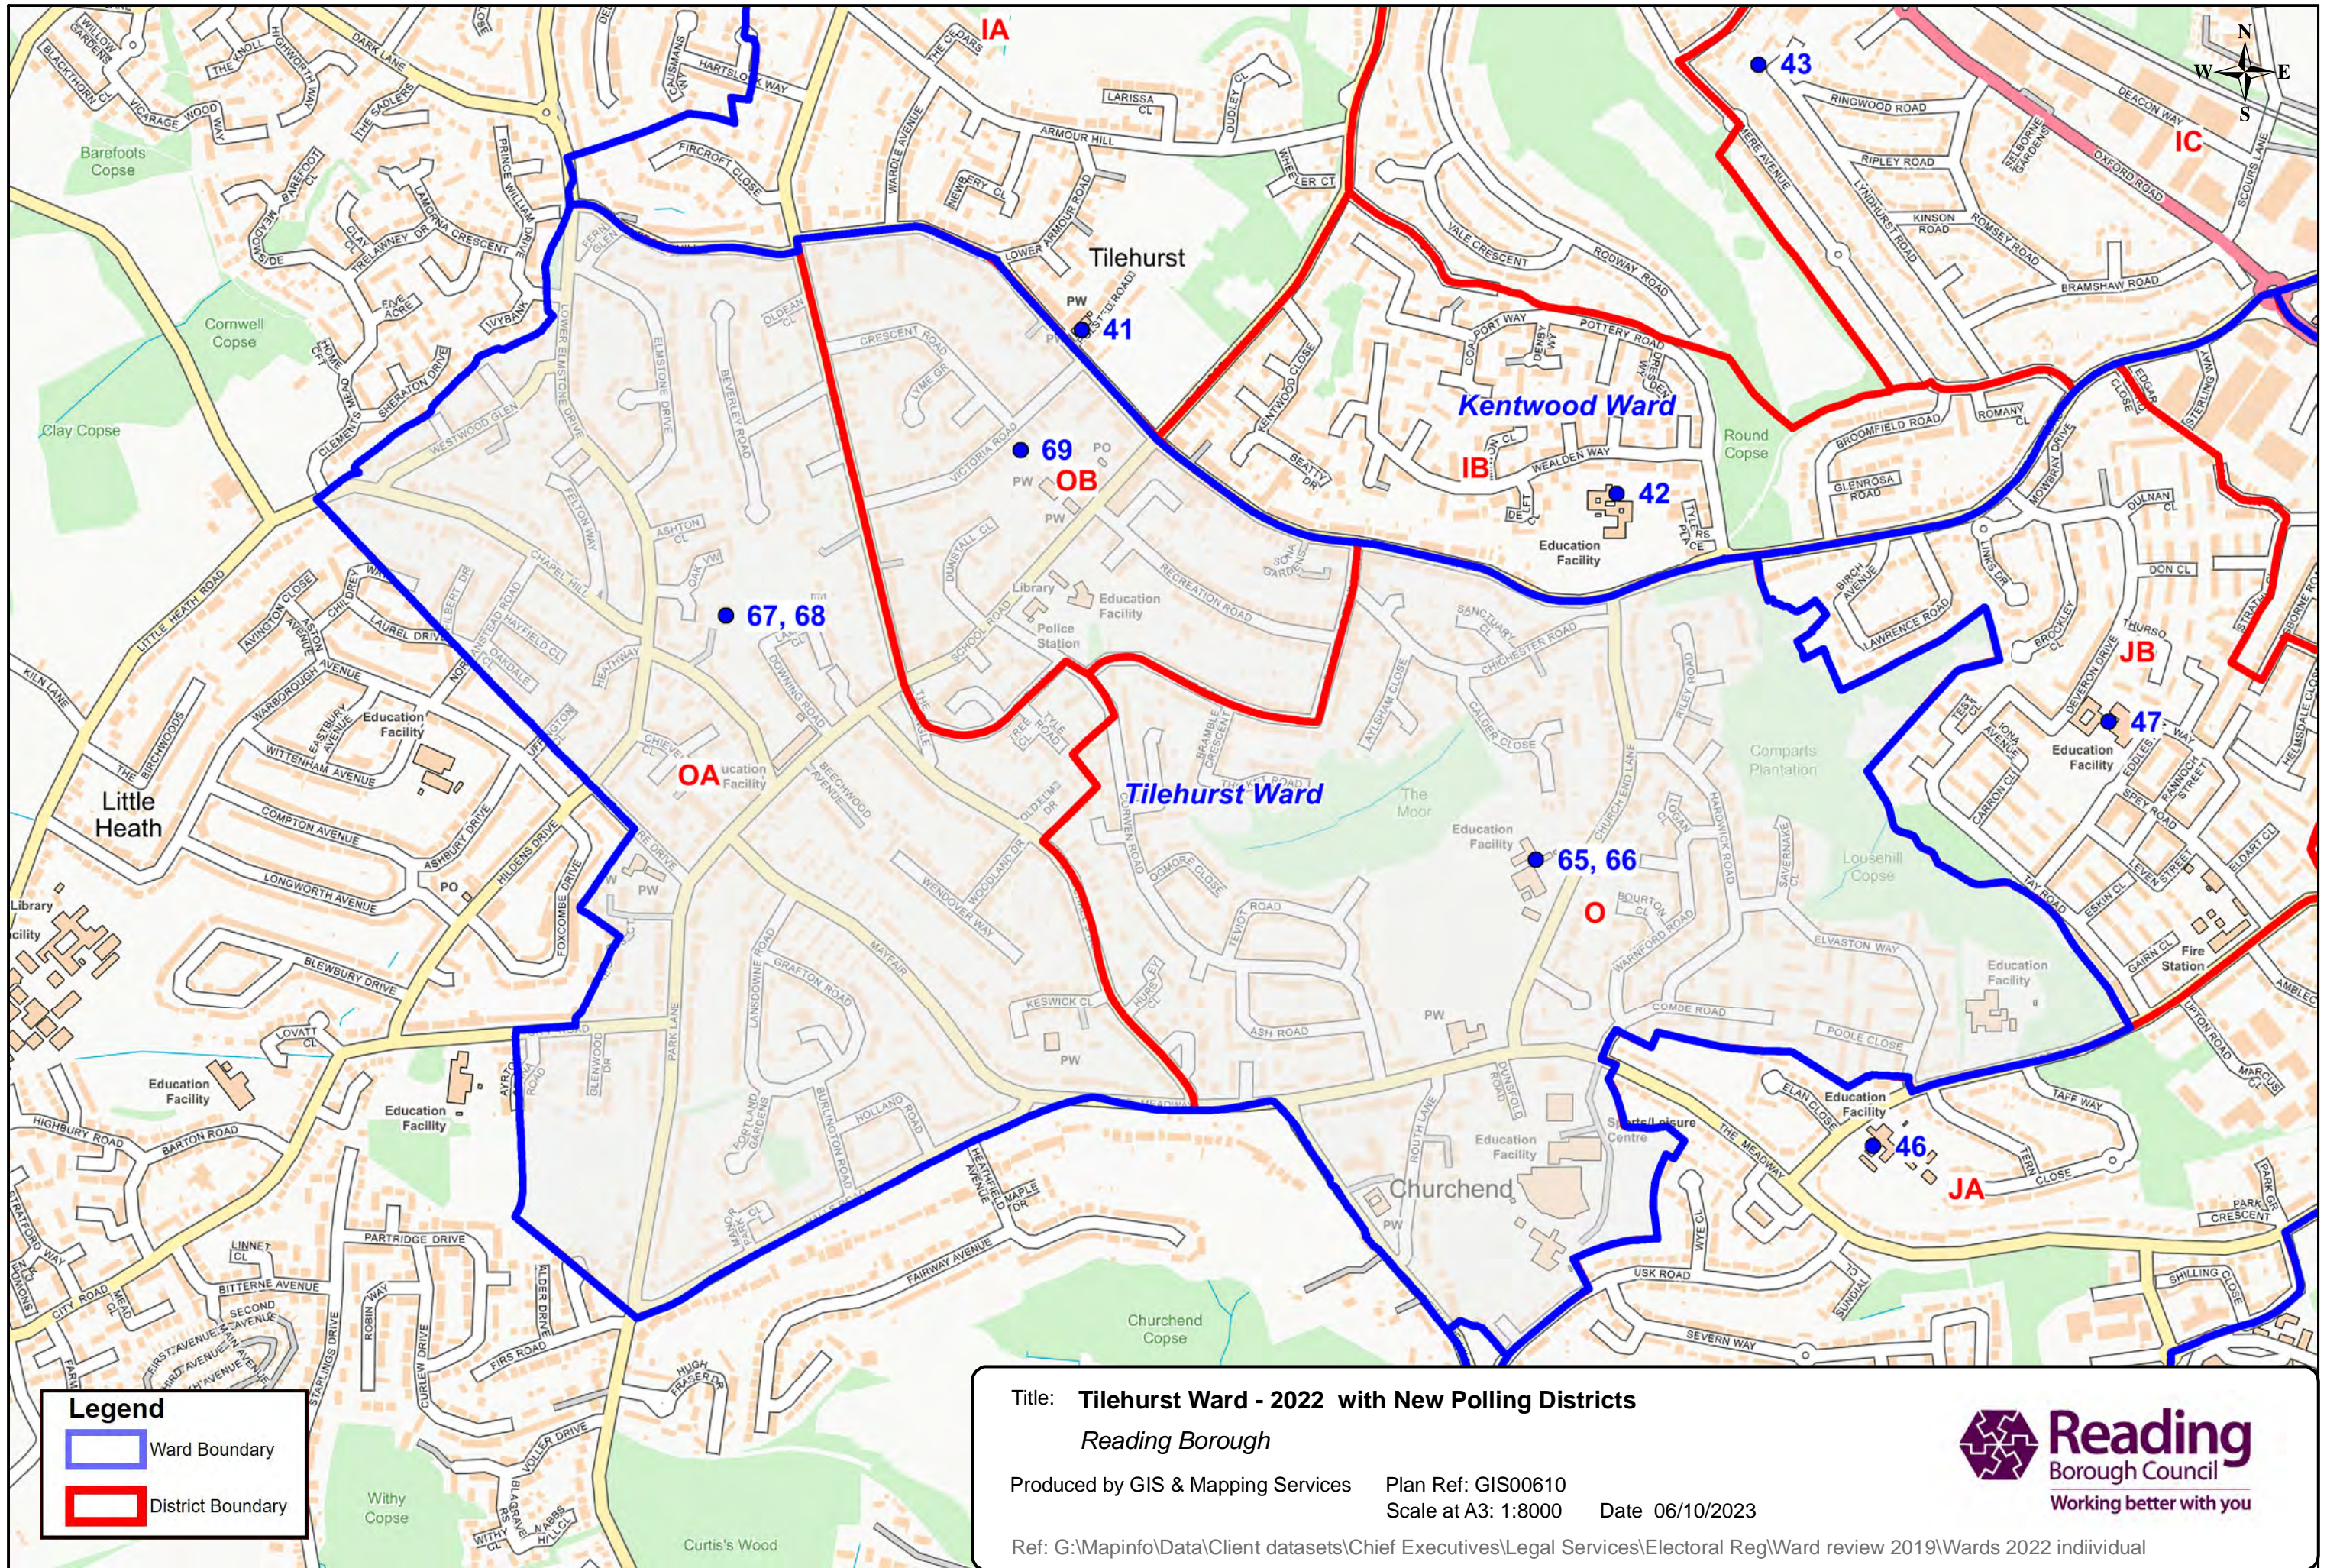

Title: **Thames Ward - 2022 with New Polling Districts**
 Reading Borough

Produced by GIS & Mapping Services

Drawing Number: GIS00609

Date: 06/10/2023 Scale at A3: 1:10000

Ref: G:\Mapinfo\Data\Client datasets\Chief Executives\Legal Services\Electoral Reg\Ward review 2019\Wards 2022 individual workspaces A3\Wards with new Polling