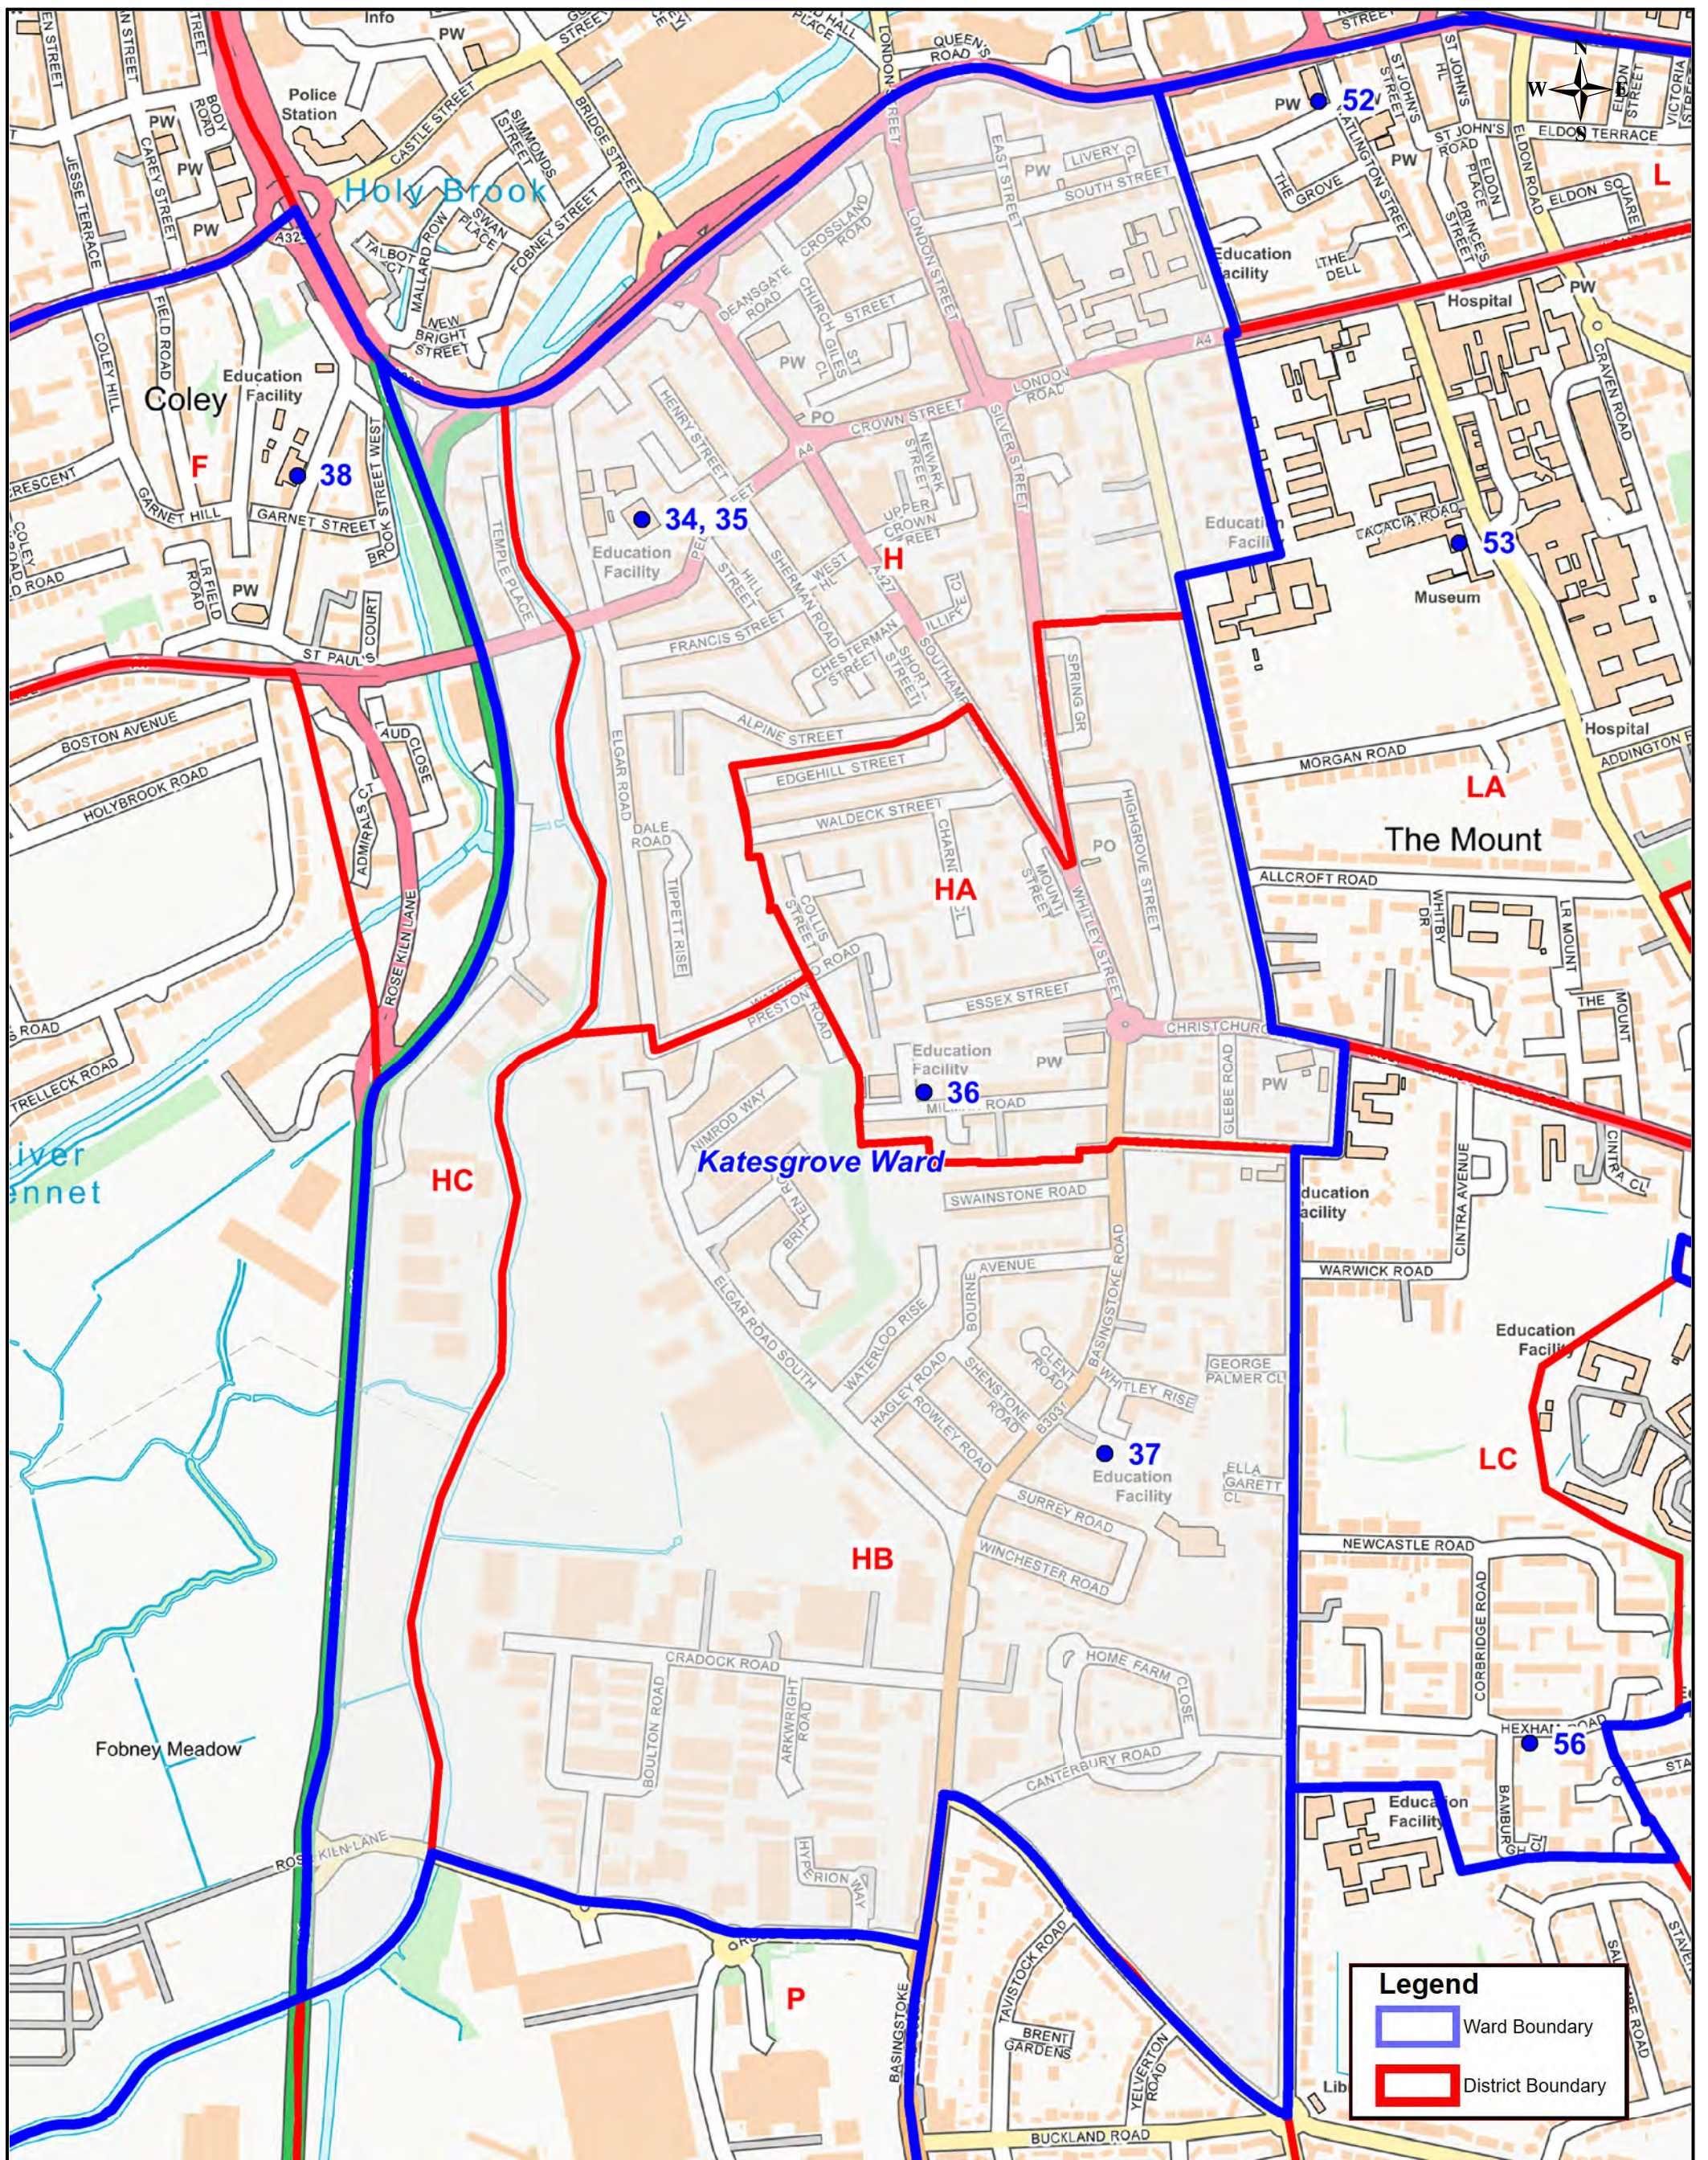

Title: **Katesgrove Ward - 2022 with New Polling Districts**
 Reading Borough

Produced by GIS & Mapping Services

Drawing Number:GIS00601

Date: 06/10/2023 Scale at A3: 1:6500

Ref: G:\MI\Data\Client datasets\Chief Executives\Legal Services\Electoral Reg\Ward review