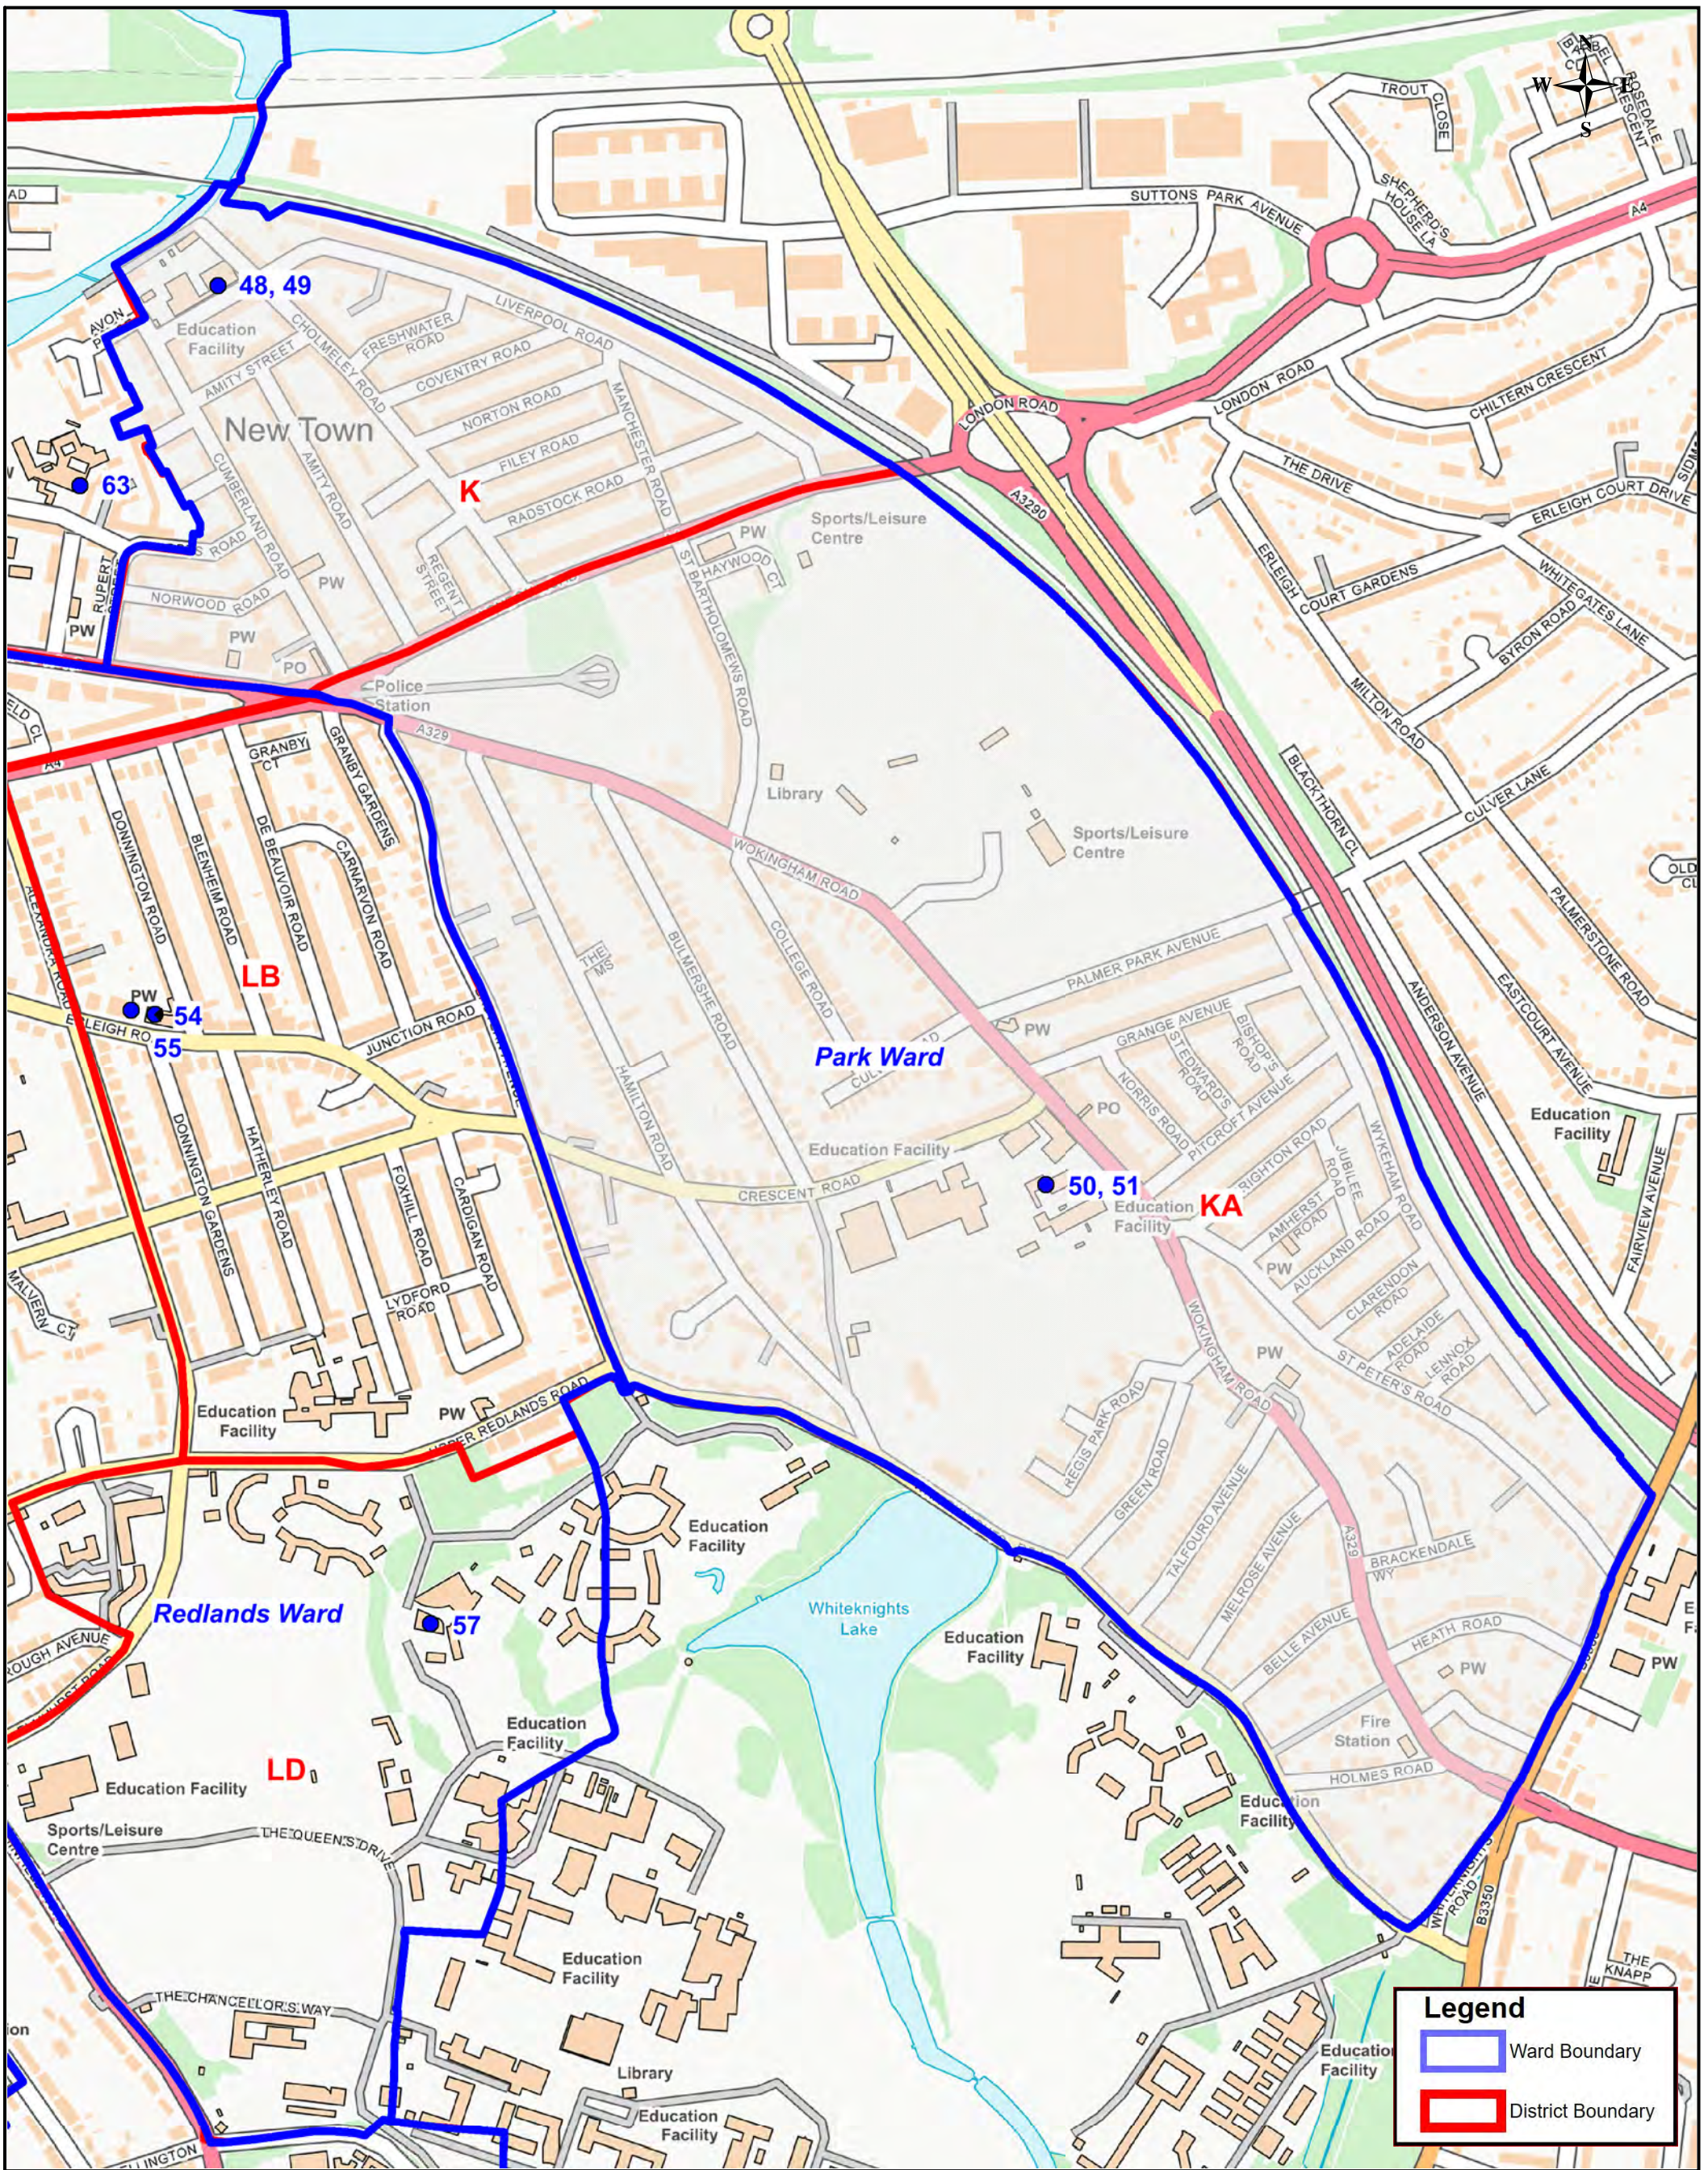

Title: **Park Ward - 2022 with New Polling Districts**
Reading Borough

Produced by GIS & Mapping Services
Drawing Number: GIS00605

Date: 06/10/2023 Scale at A3: 1:6500

Ref: M:\Data\CD\Chief Executives\Legal Services\Electoral Reg\Ward review 2019\Wards 2022 individual workspaces A3\Wards with new Polling District