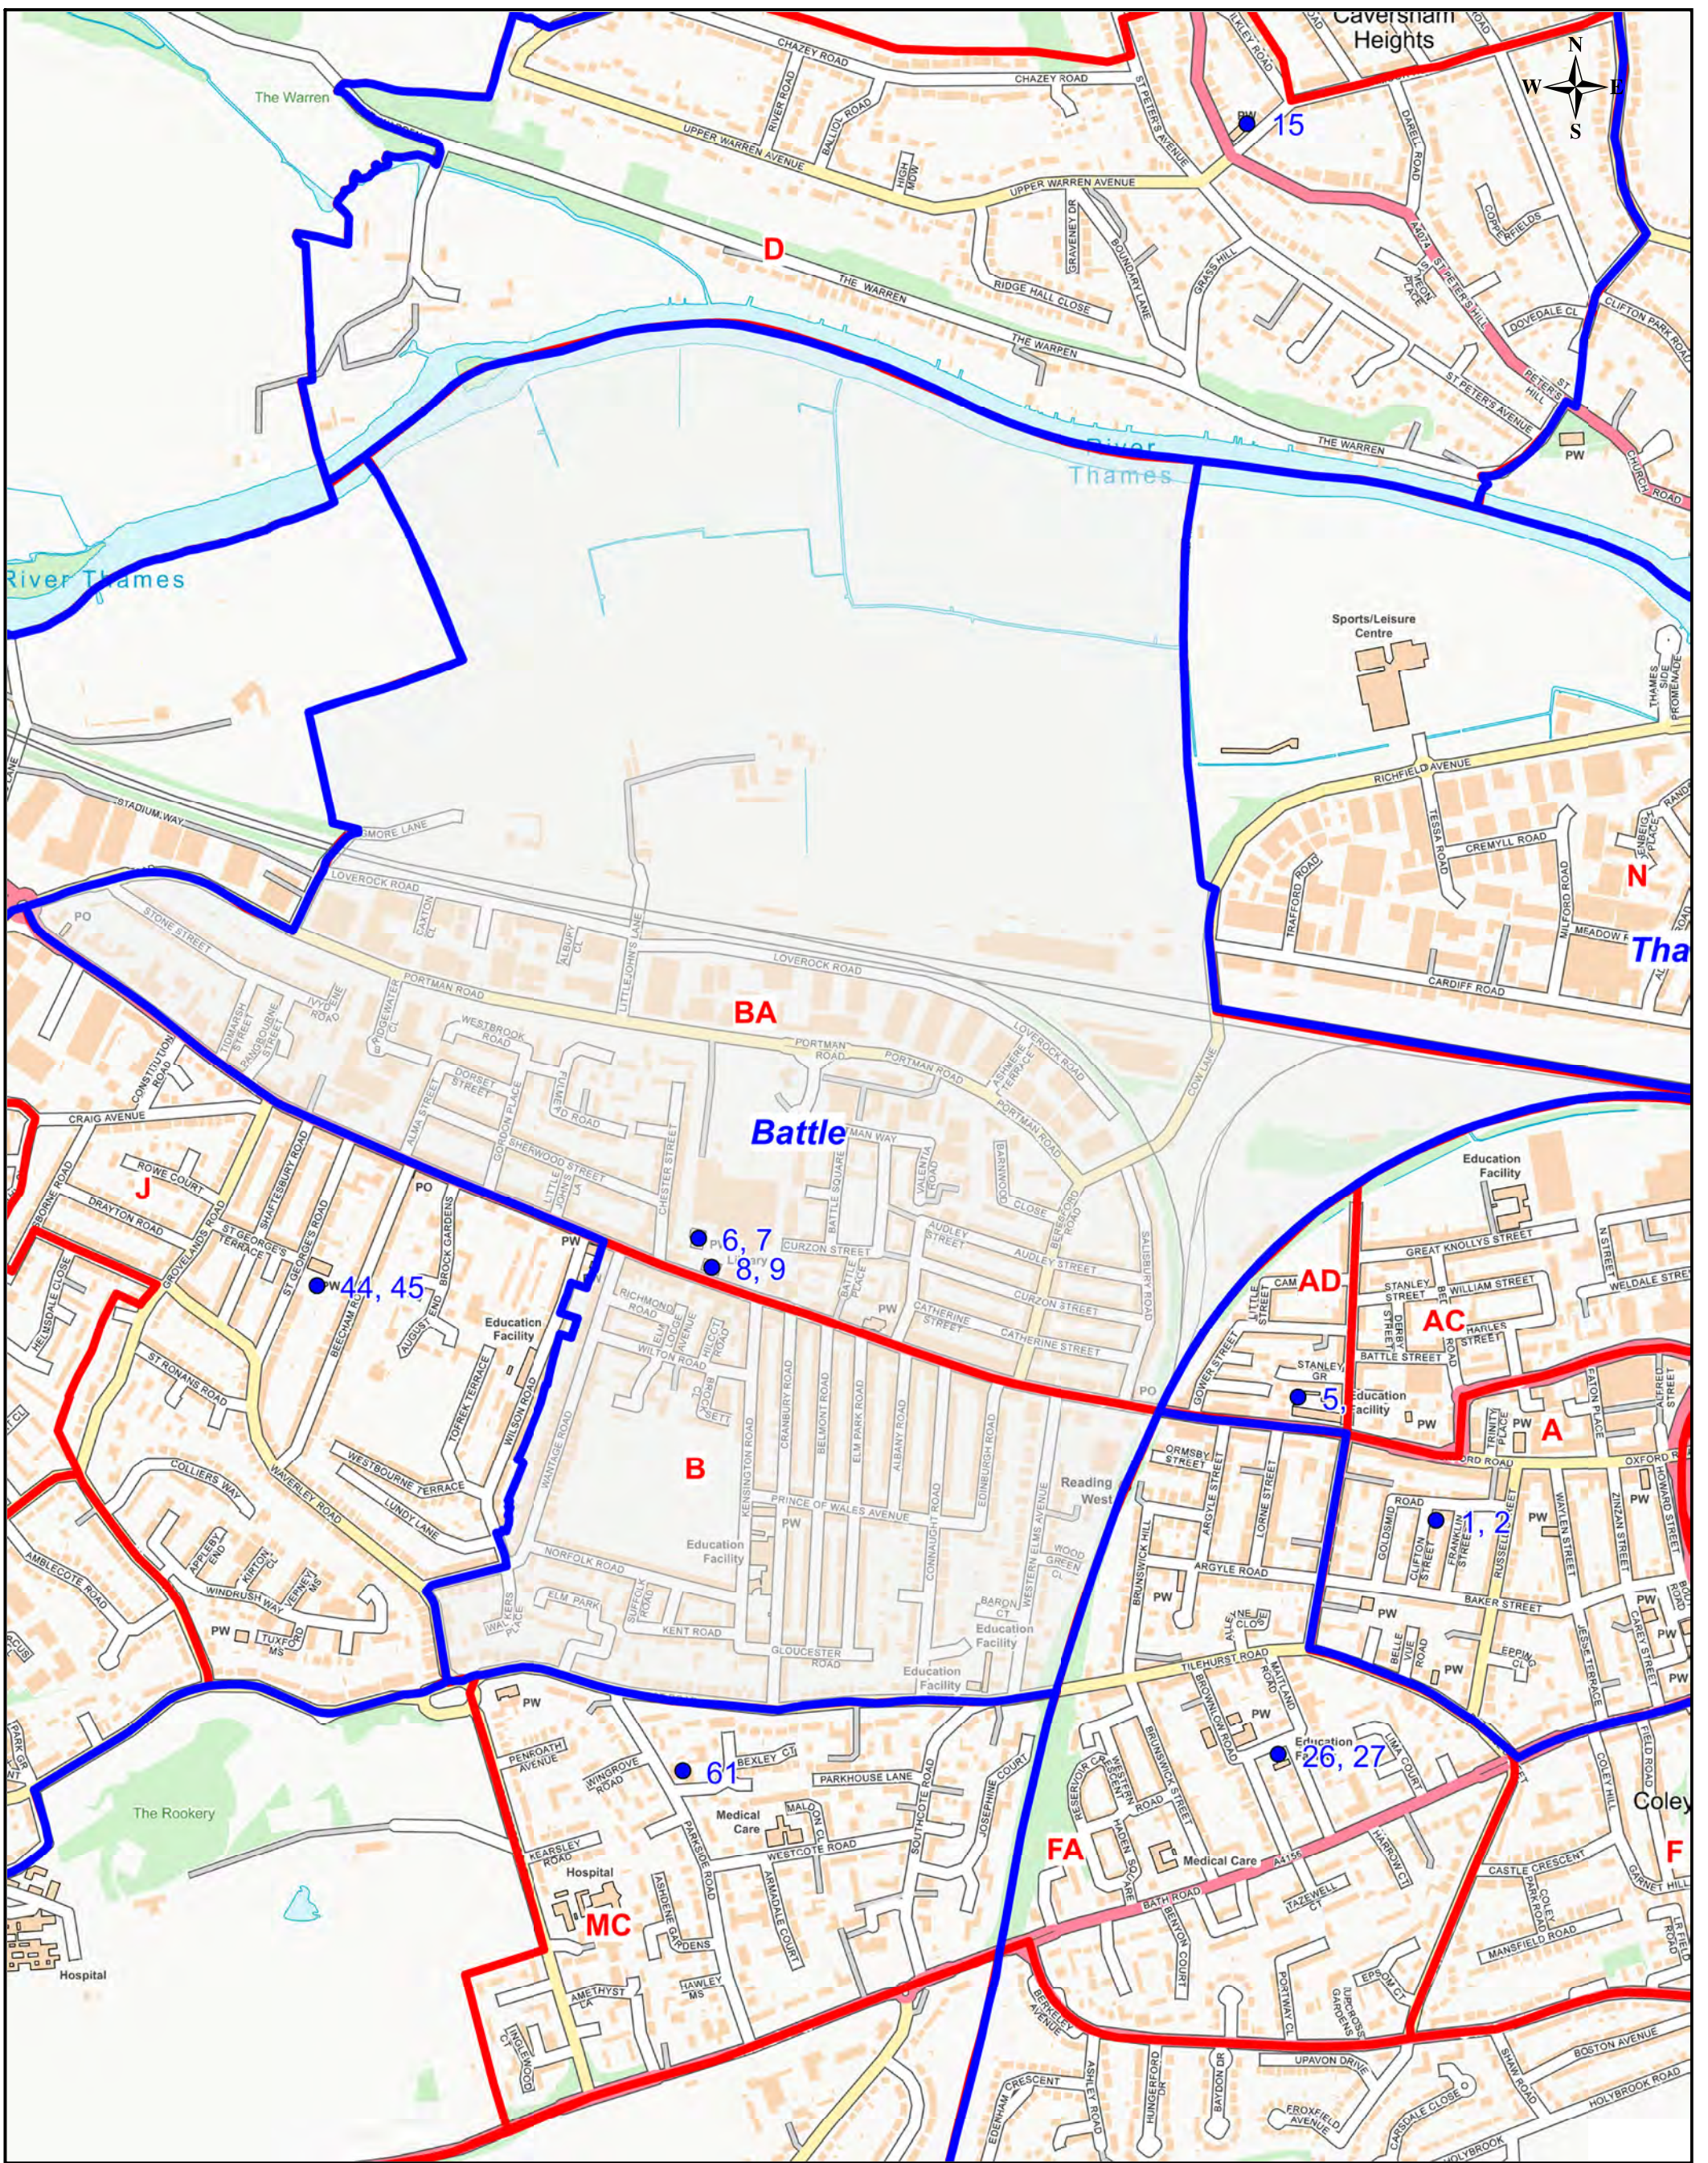

Legend

- Ward Boundary
- District Boundary

Title: Abbey Ward 2022 with New Polling Districts
Reading Borough

Drg.No.: GIS00596
Produced by GIS & Mapping Services

Scale at A3: 1:5983
Date: 06/10/2023

Ref:G:\MIData\CD\Chief Exec\Leg Ser\Ele Reg\Ward review 2019\Wards 2022 individual workspaces

Title: **Battle Ward - 2022 with Old Polling Districts**
 Reading Borough

Produced by GIS & Mapping Services

Drg Number: GIS00406

Date 09/03/2022 Scale at A3: 1:8,964

Ref: G:\Mapinfo\Data\Client datasets\Chief Executives\Legal Services\Electoral Reg\Ward review 2019\Wards 2022 individual