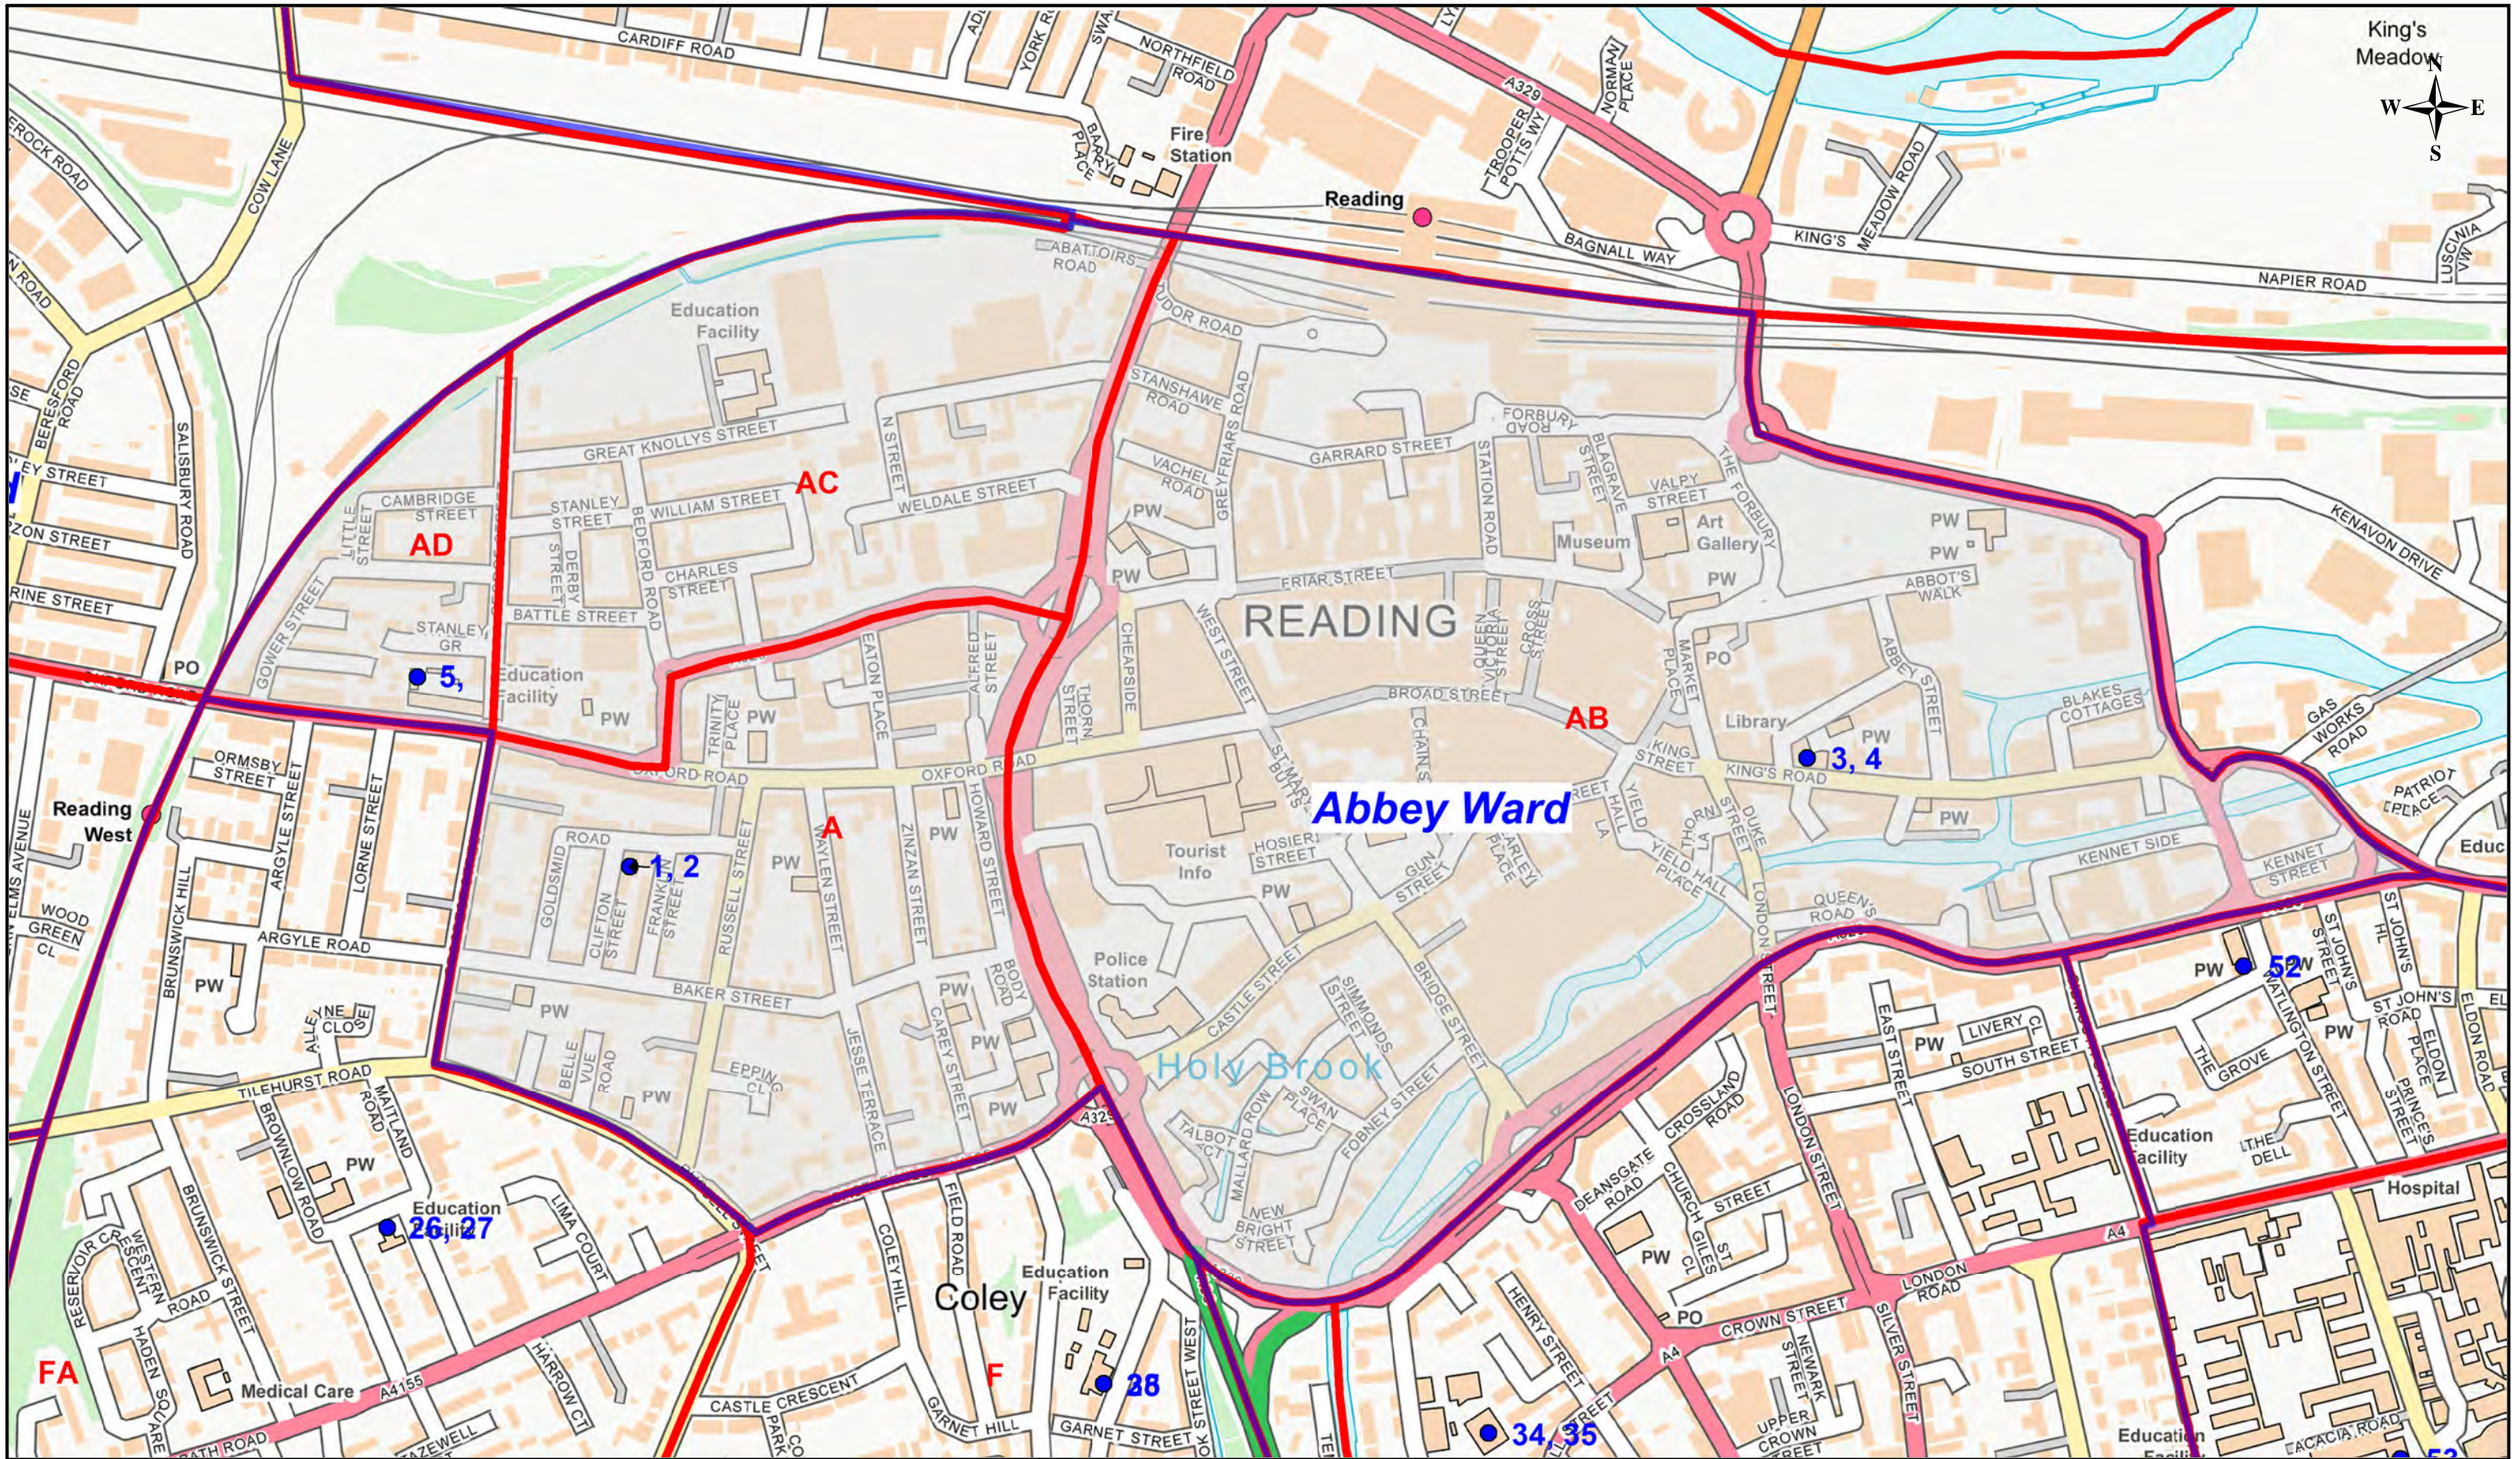

Legend

- Ward Boundary
- District Boundary

Title: Abbey Ward 2022 with New Polling Districts
Reading Borough

Drg.No.: GIS00596
Produced by GIS & Mapping Services

Scale at A3: 1:5983
Date: 06/10/2023

Ref:G:\MIData\CD\Chief Exec\Leg Ser\Ele Reg\Ward review 2019\Wards 2022 individual workspaces