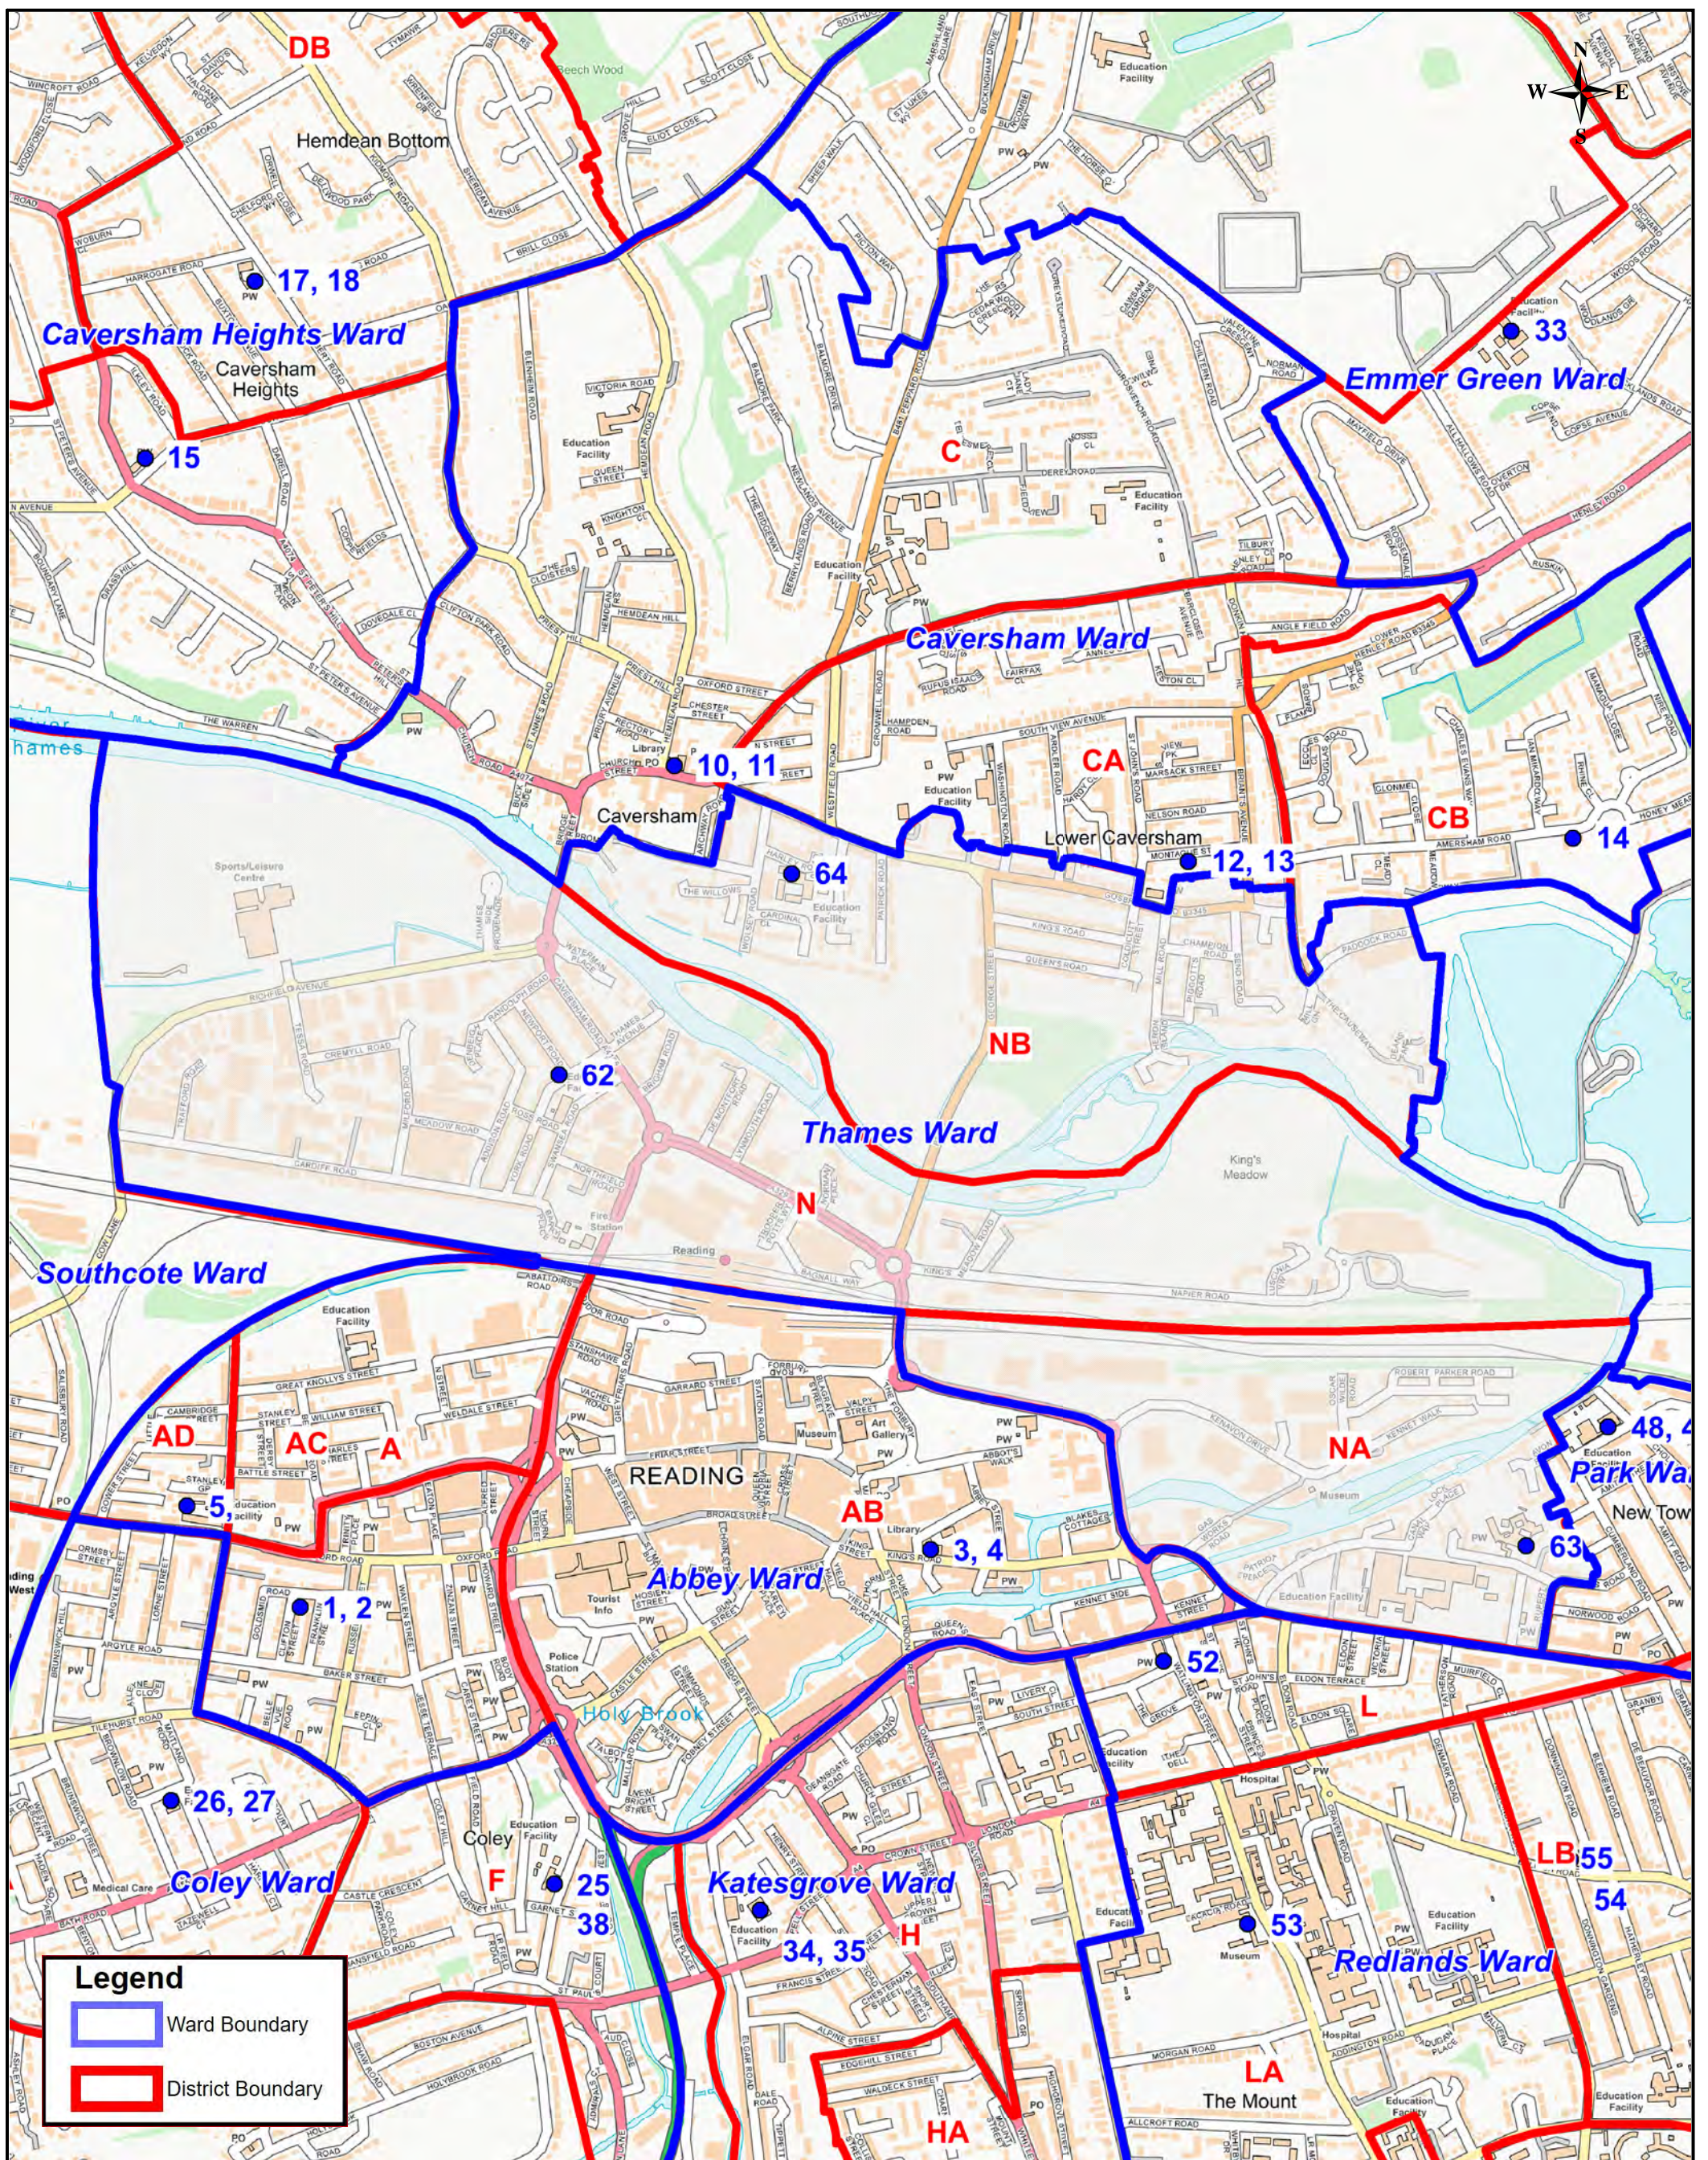

Title: **Southcote Ward - 2022 - with New Polling Districts**
 Reading Borough

Produced by GIS & Mapping Services

Drawing Number:GIS00608

Date: 06/10/2023 Scale at A3: 1:10000

Ref: \Chief Executives\Legal Services\Electoral Reg\Ward review 2019\Wards 2022 individual workspaces A3\Wards with new Polling District