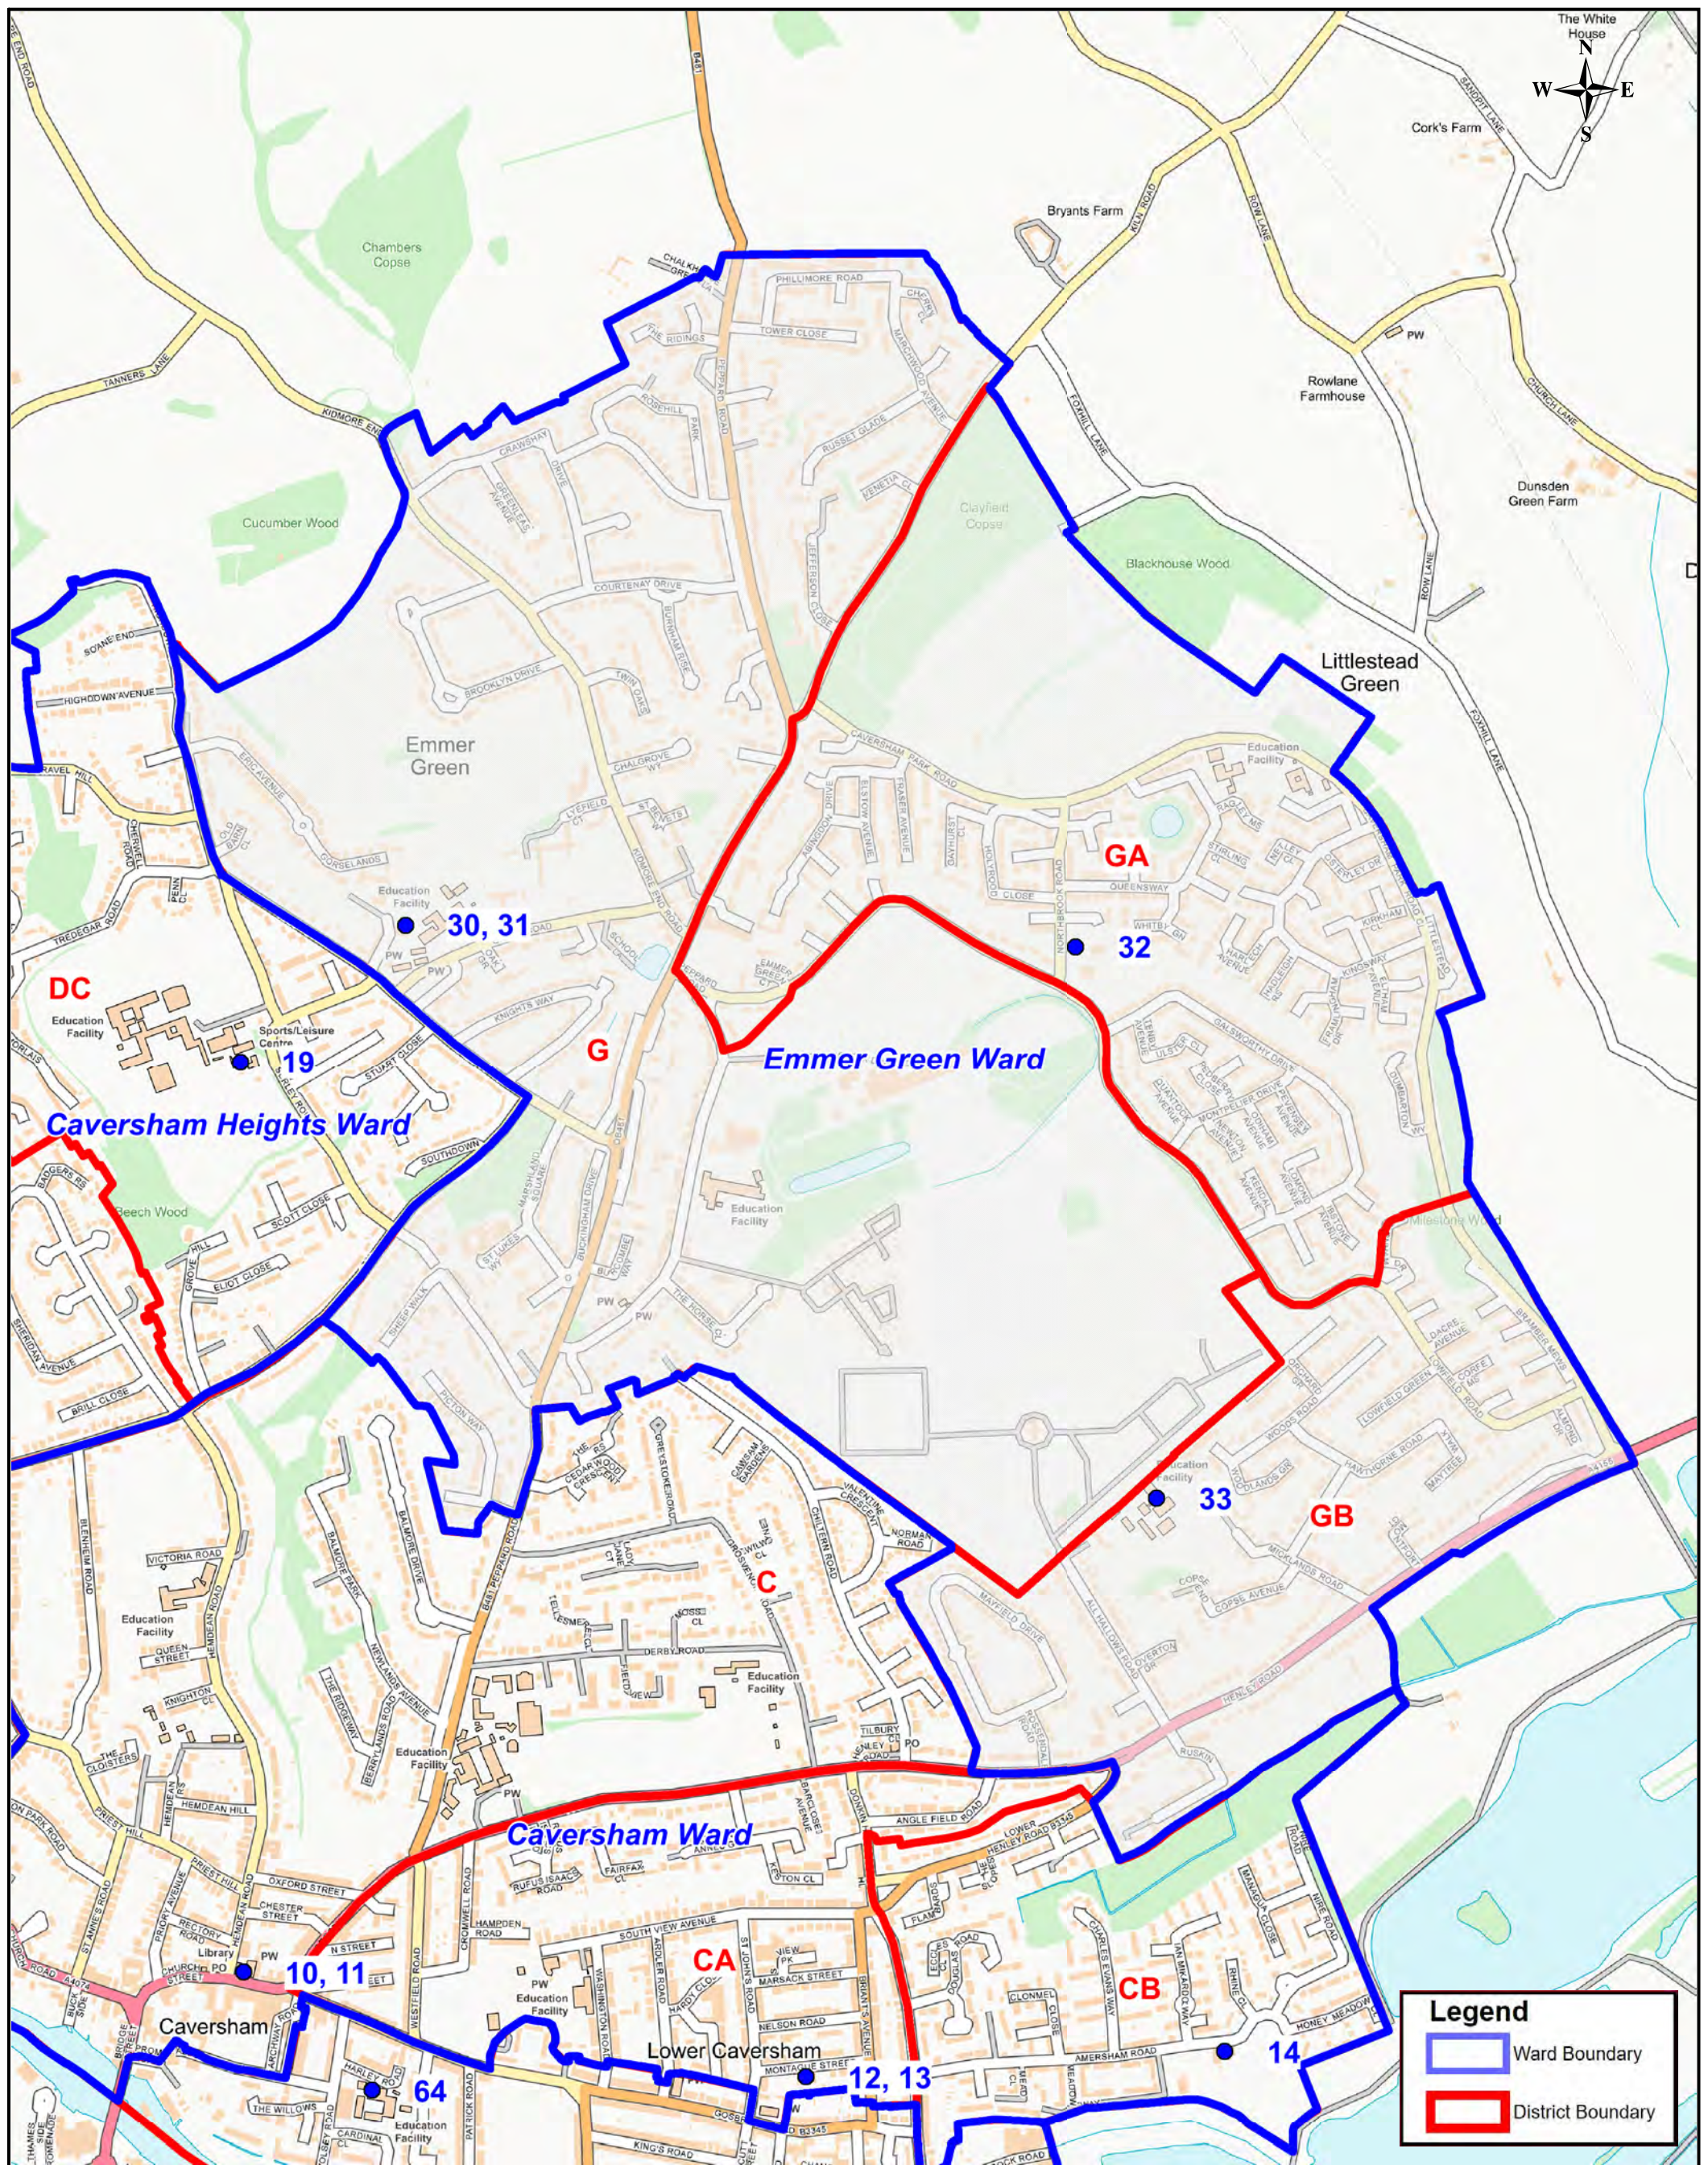

Title: **Coley Ward 2022 with New Polling District**
 Reading Borough

Produced by GIS & Mapping Services

Drawing Number: GIS00603

Date 106/10/2023

Scale at A3: 1:8000

Ref: G:\MI\Data\Client datasets\Chief Ex\Lega\Electoral Reg\Ward review 2019\Wards 2022 individual workspaces A3\Wards with new Polling District